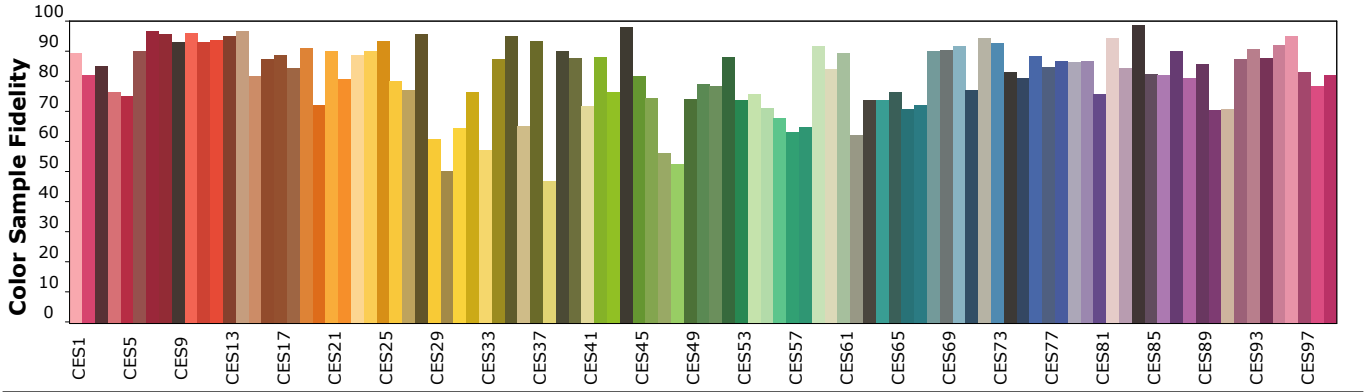

## IES TM-30-18 Color Rendition Report

### Product Information

Product Type: ELL-EFLEXW-4320-30-NL-WE1-22.95-UL      Product Spec: (#26)  
 Product Number: ESSENTIAL      Manufacturer: VLT

Condition: Tx:23.9°C, Ti:22.4°C, R.H.:60%  
 Test Lab: VLT  
 Operator: MM