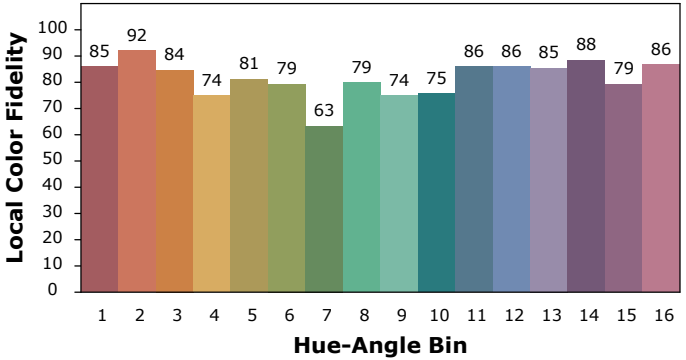

## IES TM-30-18 Color Rendition Report

### Product Information

Product Type: ELL-EFLEXW-4320-30-NL-WE1-22.95-UL      Product Spec: (#26)  
 Product Number: ESSENTIAL      Manufacturer: VLT

Condition: Tx:23.9°C, Ti:22.4°C, R.H.:60%  
 Test Lab: VLT  
 Operator: MM