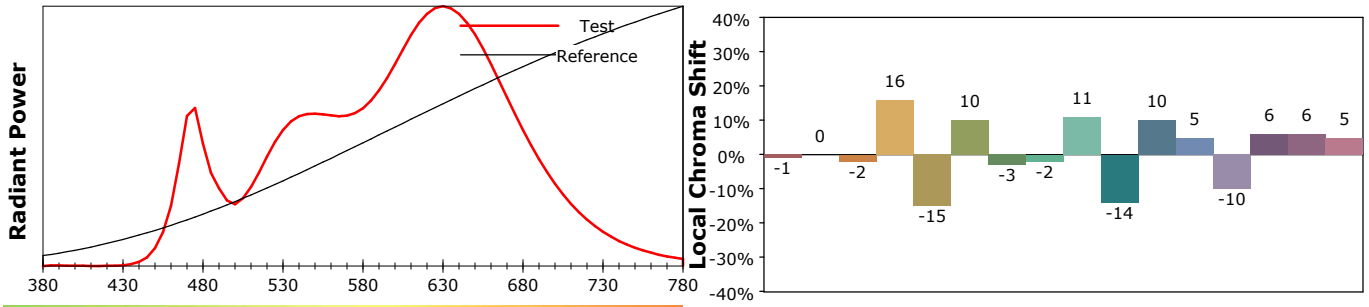

### Product Information

Product Type: ELL-EFLEXW-4320-30-NL-WE1-22.95-UL      Product Spec: (#26)  
 Product Number: ESSENTIAL      Manufacturer: VLT

Condition: Tx:23.9°C, Ti:22.4°C, R.H.:60%  
 Test Lab: VLT  
 Operator: MM