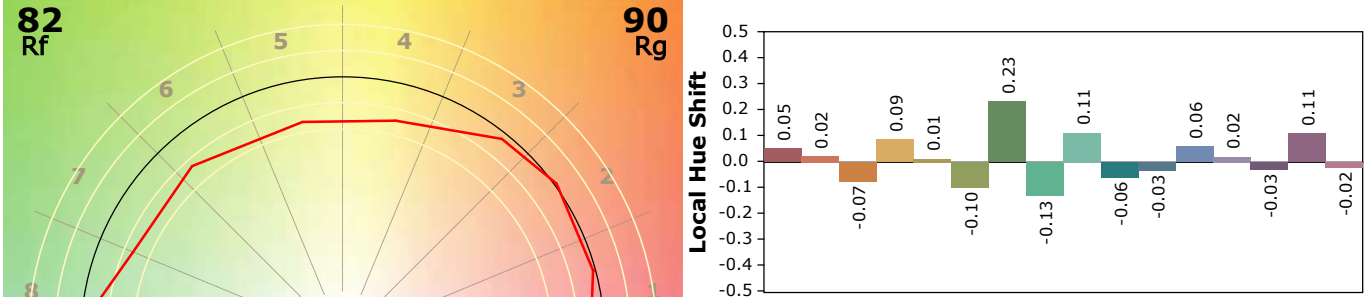

## IES TM-30-18 Color Rendition Report

### Product Information

Product Type: ELL-EFLEXW-4320-30-NL-WE1-22.95-UL      Product Spec: (#26)  
 Product Number: ESSENTIAL      Manufacturer: VLT

Condition: Tx:23.9°C, Ti:22.4°C, R.H.:60%  
 Test Lab: VLT  
 Operator: MM