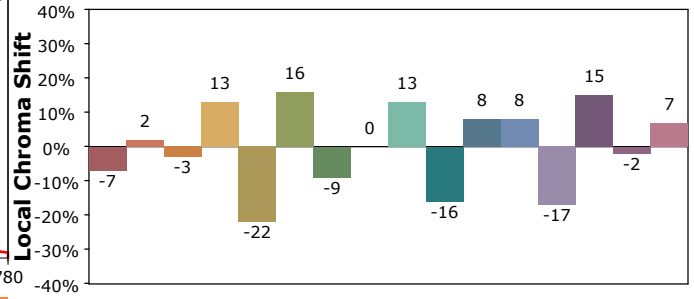

IES TM-30-18 Color Rendition Report

Product Information

Product Type: ELL-8SL-6760-35-AL-OP2-WE1-20-UL
 Product Number: ESSENTIAL

Product Spec: (#74) taken from (#23)
 Manufacturer: VLT

Condition: Tx:23.8°C, Ti:22.8°C, R.H.:60%
 Test Lab: VLT
 Operator: MM