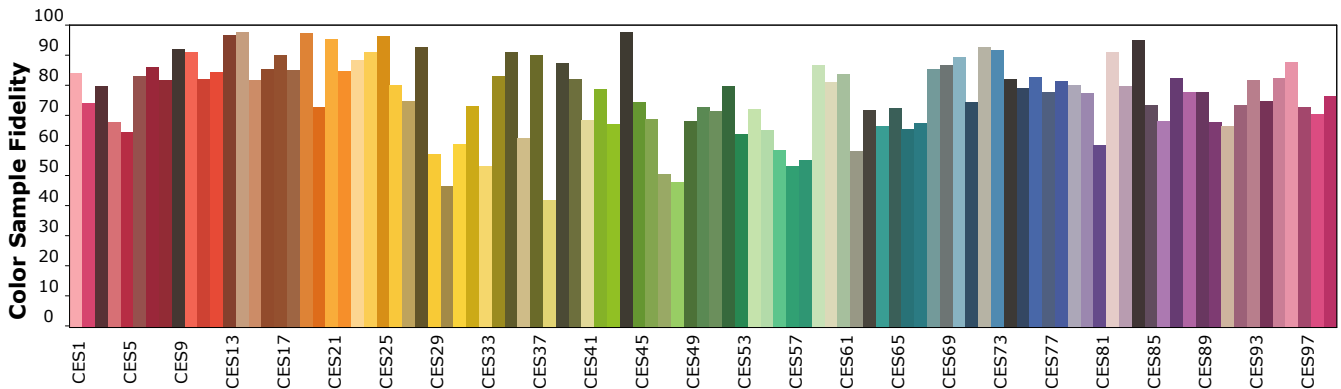

IES TM-30-18 Color Rendition Report

Product Information

Product Type: ELL-8SL-6760-35-AL-OP2-WE1-20-UL
 Product Number: ESSENTIAL

Product Spec: (#74) taken from (#23)
 Manufacturer: VLT

Condition: Tx:23.8°C, Ti:22.8°C, R.H.:60%
 Test Lab: VLT
 Operator: MM