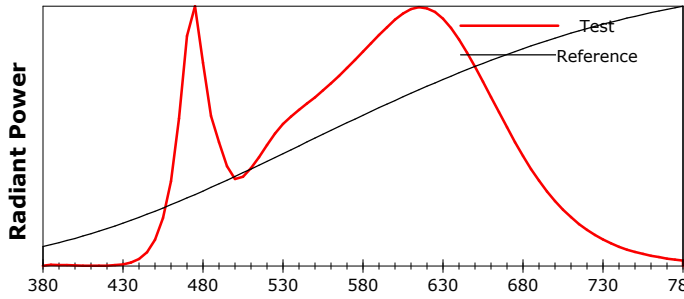

IES TM-30-18 Color Rendition Report

Product Information

Product Type: ELL-8SL-6760-35-AL-OP2-WE1-20-UL
 Product Number: ESSENTIAL

Product Spec: (#74) taken from (#23)
 Manufacturer: VLT

Condition: Tx:23.8°C, Ti:22.8°C, R.H.:60%
 Test Lab: VLT
 Operator: MM