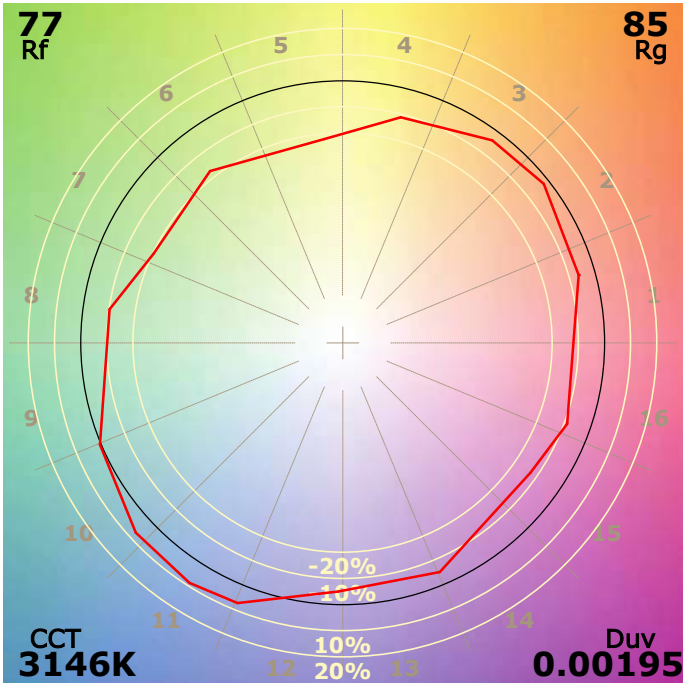

IES TM-30-18 Color Rendition Report

Product Information

Product Type: ELL-8SL-6760-35-AL-OP2-WE1-20-UL
 Product Number: ESSENTIAL

Product Spec: (#74) taken from (#23)
 Manufacturer: VLT

Condition: Tx:23.8°C, Ti:22.8°C, R.H.:60%
 Test Lab: VLT
 Operator: MM