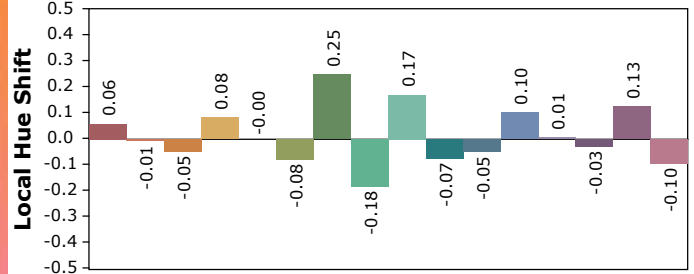

IES TM-30-18 Color Rendition Report

Product Information

Product Type: ELL-8SL-6760-35-AL-OP2-WE1-20-UL
 Product Number: ESSENTIAL

Product Spec: (#74) taken from (#23)
 Manufacturer: VLT

Condition: Tx:23.8°C, Ti:22.8°C, R.H.:60%
 Test Lab: VLT
 Operator: MM