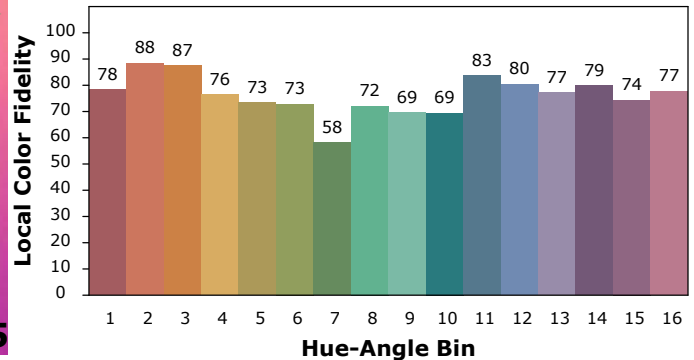

IES TM-30-18 Color Rendition Report

Product Information

Product Type: ELL-8SL-6760-35-AL-OP2-WE1-20-UL
 Product Number: ESSENTIAL

Product Spec: (#74) taken from (#23)
 Manufacturer: VLT

Condition: Tx:23.8°C, Ti:22.8°C, R.H.:60%
 Test Lab: VLT
 Operator: MM