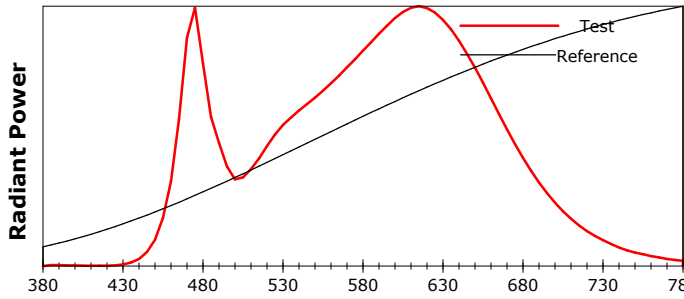

IES TM-30-18 Color Rendition Report

Product Information

Product Type: ELL-8SL-6760-35-AL-OP1-WE1-20-UL
 Product Number: ESSENTIAL

Product Spec: (#23)
 Manufacturer: VLT

Condition: Tx:24.9°C, Ti:24.3°C, R.H.:60%
 Test Lab: VLT
 Operator: MM