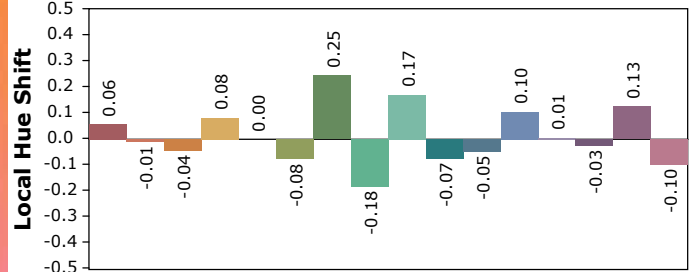

IES TM-30-18 Color Rendition Report

Product Information

Product Type: ELL-8SL-6760-35-AL-OP1-WE1-20-UL
 Product Number: ESSENTIAL

Product Spec: (#23)
 Manufacturer: VLT

Condition: Tx:24.9°C, Ti:24.3°C, R.H.:60%
 Test Lab: VLT
 Operator: MM