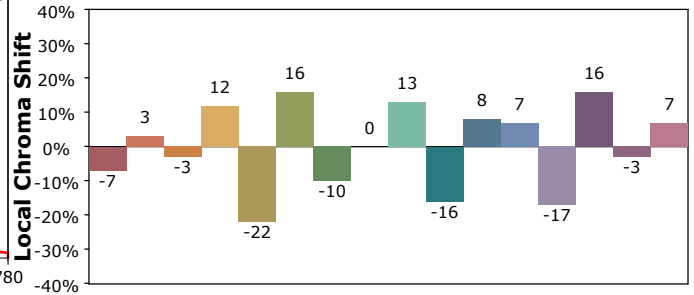

IES TM-30-18 Color Rendition Report

Product Information

Product Type: ELL-8SL-6760-35-AL-OP1-WE1-20-UL
 Product Number: ESSENTIAL

Product Spec: (#23)
 Manufacturer: VLT

Condition: Tx:24.9°C, Ti:24.3°C, R.H.:60%
 Test Lab: VLT
 Operator: MM