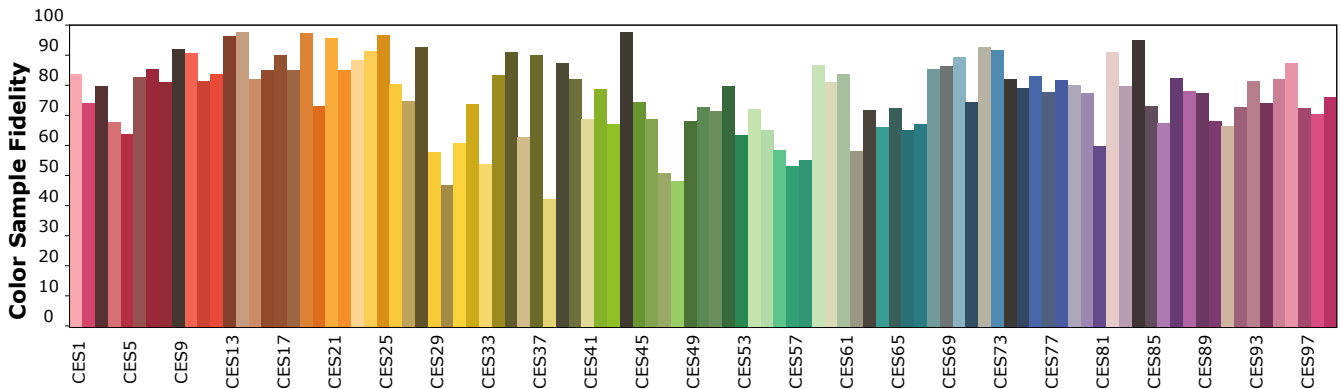

IES TM-30-18 Color Rendition Report

Product Information

Product Type: ELL-8SL-6760-35-AL-OP1-WE1-20-UL
 Product Number: ESSENTIAL

Product Spec: (#23)
 Manufacturer: VLT

Condition: Tx:24.9°C, Ti:24.3°C, R.H.:60%
 Test Lab: VLT
 Operator: MM