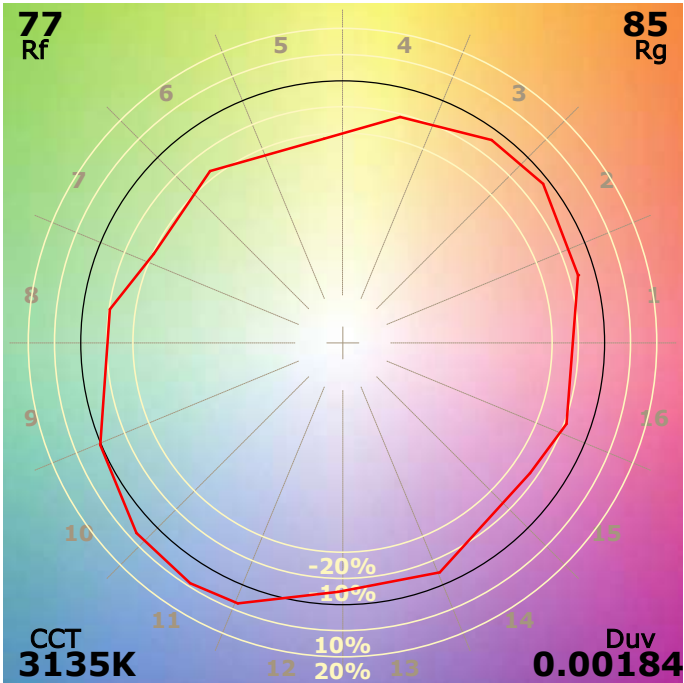

IES TM-30-18 Color Rendition Report

Product Information

Product Type: ELL-8SL-6760-35-AL-OP1-WE1-20-UL
 Product Number: ESSENTIAL

Product Spec: (#23)
 Manufacturer: VLT

Condition: Tx:24.9°C, Ti:24.3°C, R.H.:60%
 Test Lab: VLT
 Operator: MM