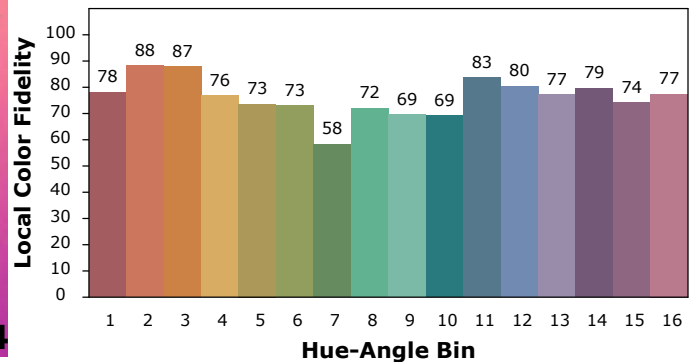

IES TM-30-18 Color Rendition Report

Product Information

Product Type: ELL-8SL-6760-35-AL-OP1-WE1-20-UL
 Product Number: ESSENTIAL

Product Spec: (#23)
 Manufacturer: VLT

Condition: Tx:24.9°C, Ti:24.3°C, R.H.:60%
 Test Lab: VLT
 Operator: MM