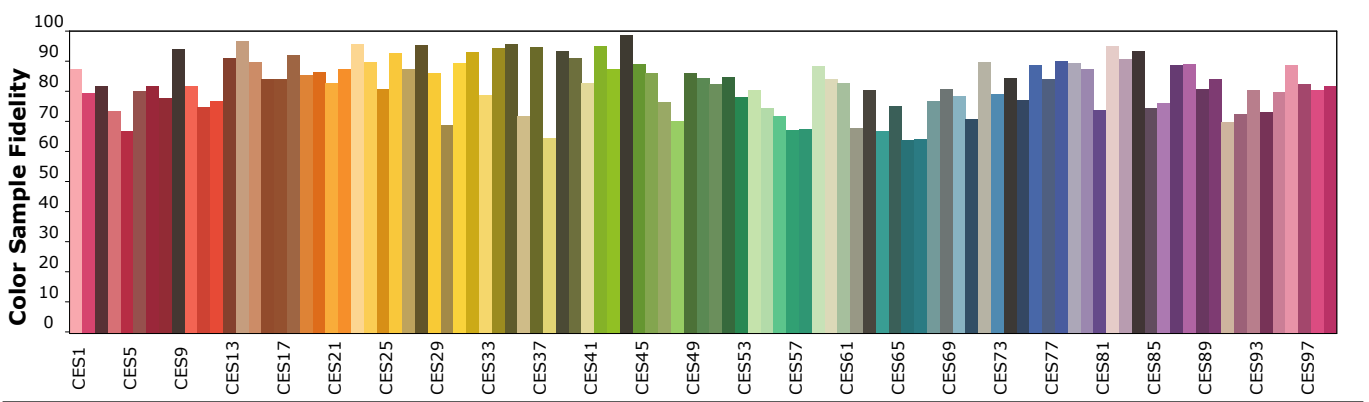

IES TM-30-18 Color Rendition Report

Product Information

Product Type: ELL-7SL-5163-30-AL-OP1-WE1-20-UL
 Product Number: ESSENTIAL

Product Spec: (#18)
 Manufacturer: VLT

Condition: Tx:23.7°C, Ti:23.1°C, R.H.:60%
 Test Lab: VLT
 Operator: MM