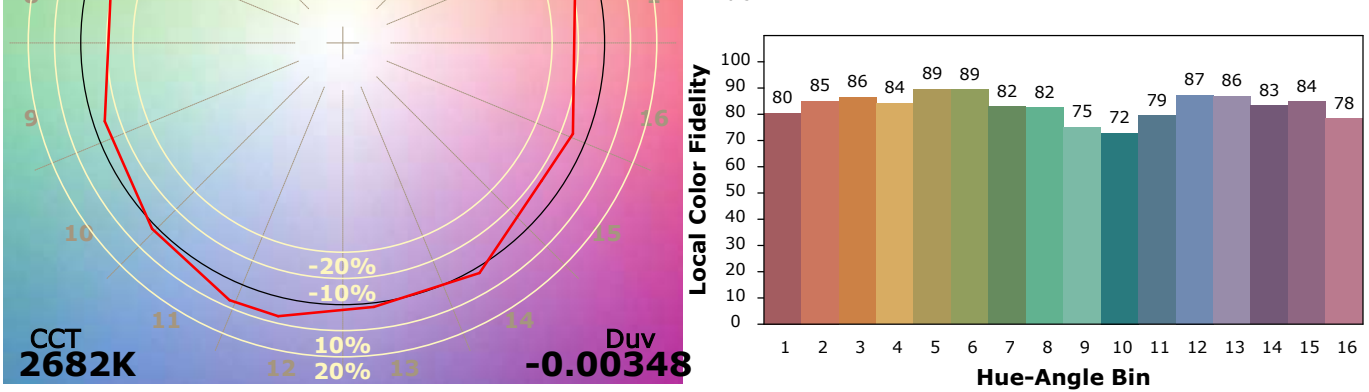

IES TM-30-18 Color Rendition Report

Product Information

Product Type: ELL-7SL-5163-30-AL-OP1-WE1-20-UL
 Product Number: ESSENTIAL

Product Spec: (#18)
 Manufacturer: VLT

Condition: Tx:23.7°C, Ti:23.1°C, R.H.:60%
 Test Lab: VLT
 Operator: MM