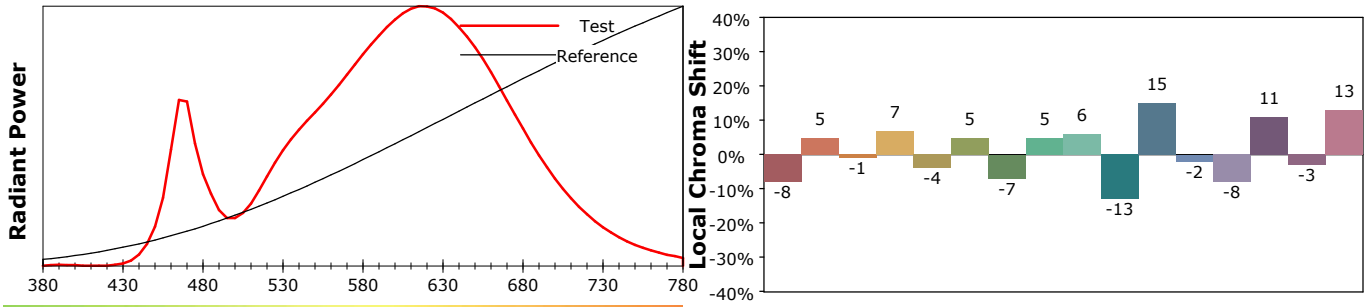

IES TM-30-18 Color Rendition Report

Product Information

Product Type: ELL-7SL-5163-30-AL-OP1-WE1-20-UL
 Product Number: ESSENTIAL

Product Spec: (#18)
 Manufacturer: VLT

Condition: Tx:23.7°C, Ti:23.1°C, R.H.:60%
 Test Lab: VLT
 Operator: MM