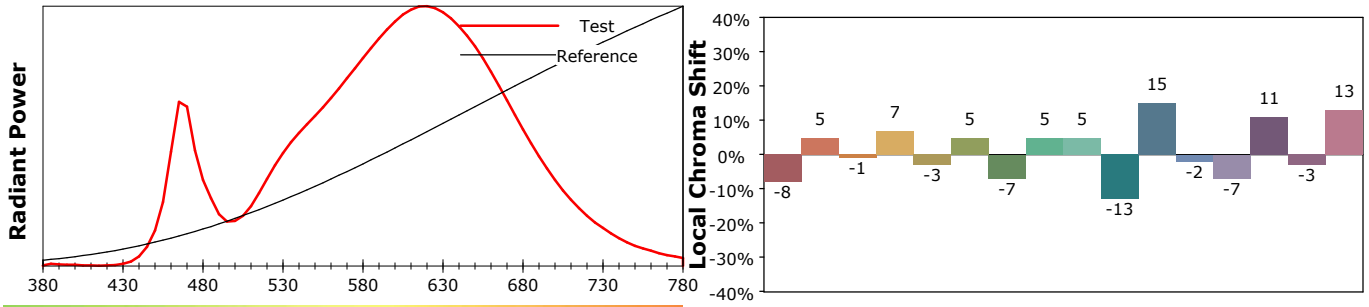

IES TM-30-18 Color Rendition Report

Product Information

Product Type: ELL-7SL-5133-30-AL-OP1-WE1-20-UL
 Product Number: ESSENTIAL

Product Spec: (#19)
 Manufacturer: VLT

Condition: Tx:23.9°C, Ti:23.3°C, R.H.:60%
 Test Lab: VLT
 Operator: MM