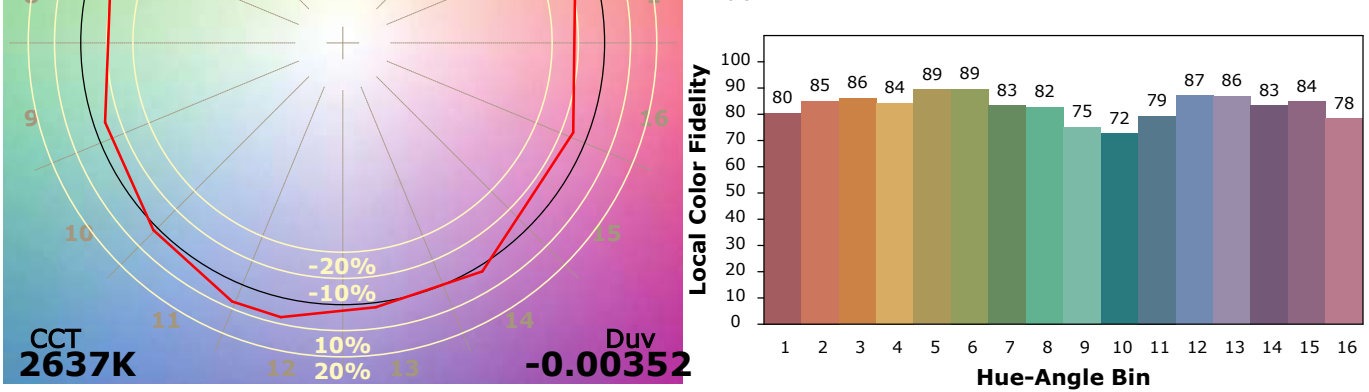

IES TM-30-18 Color Rendition Report

Product Information

Product Type: ELL-7SL-5133-30-AL-OP1-WE1-20-UL
 Product Number: ESSENTIAL

Product Spec: (#19)
 Manufacturer: VLT

Condition: Tx:23.9°C, Ti:23.3°C, R.H.:60%
 Test Lab: VLT
 Operator: MM