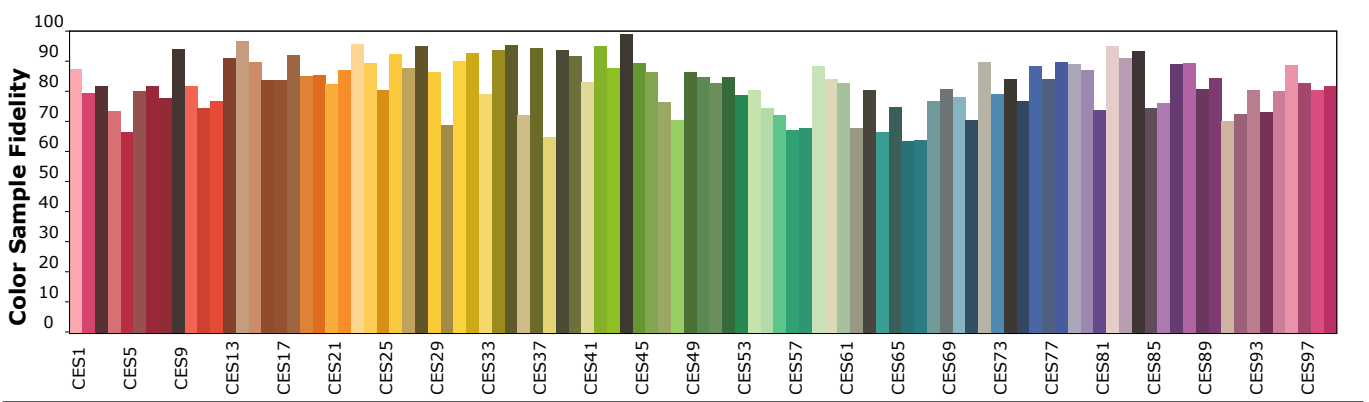

IES TM-30-18 Color Rendition Report

Product Information

Product Type: ELL-7SL-5133-30-AL-OP1-WE1-20-UL
 Product Number: ESSENTIAL

Product Spec: (#19)
 Manufacturer: VLT

Condition: Tx:23.9°C, Ti:23.3°C, R.H.:60%
 Test Lab: VLT
 Operator: MM