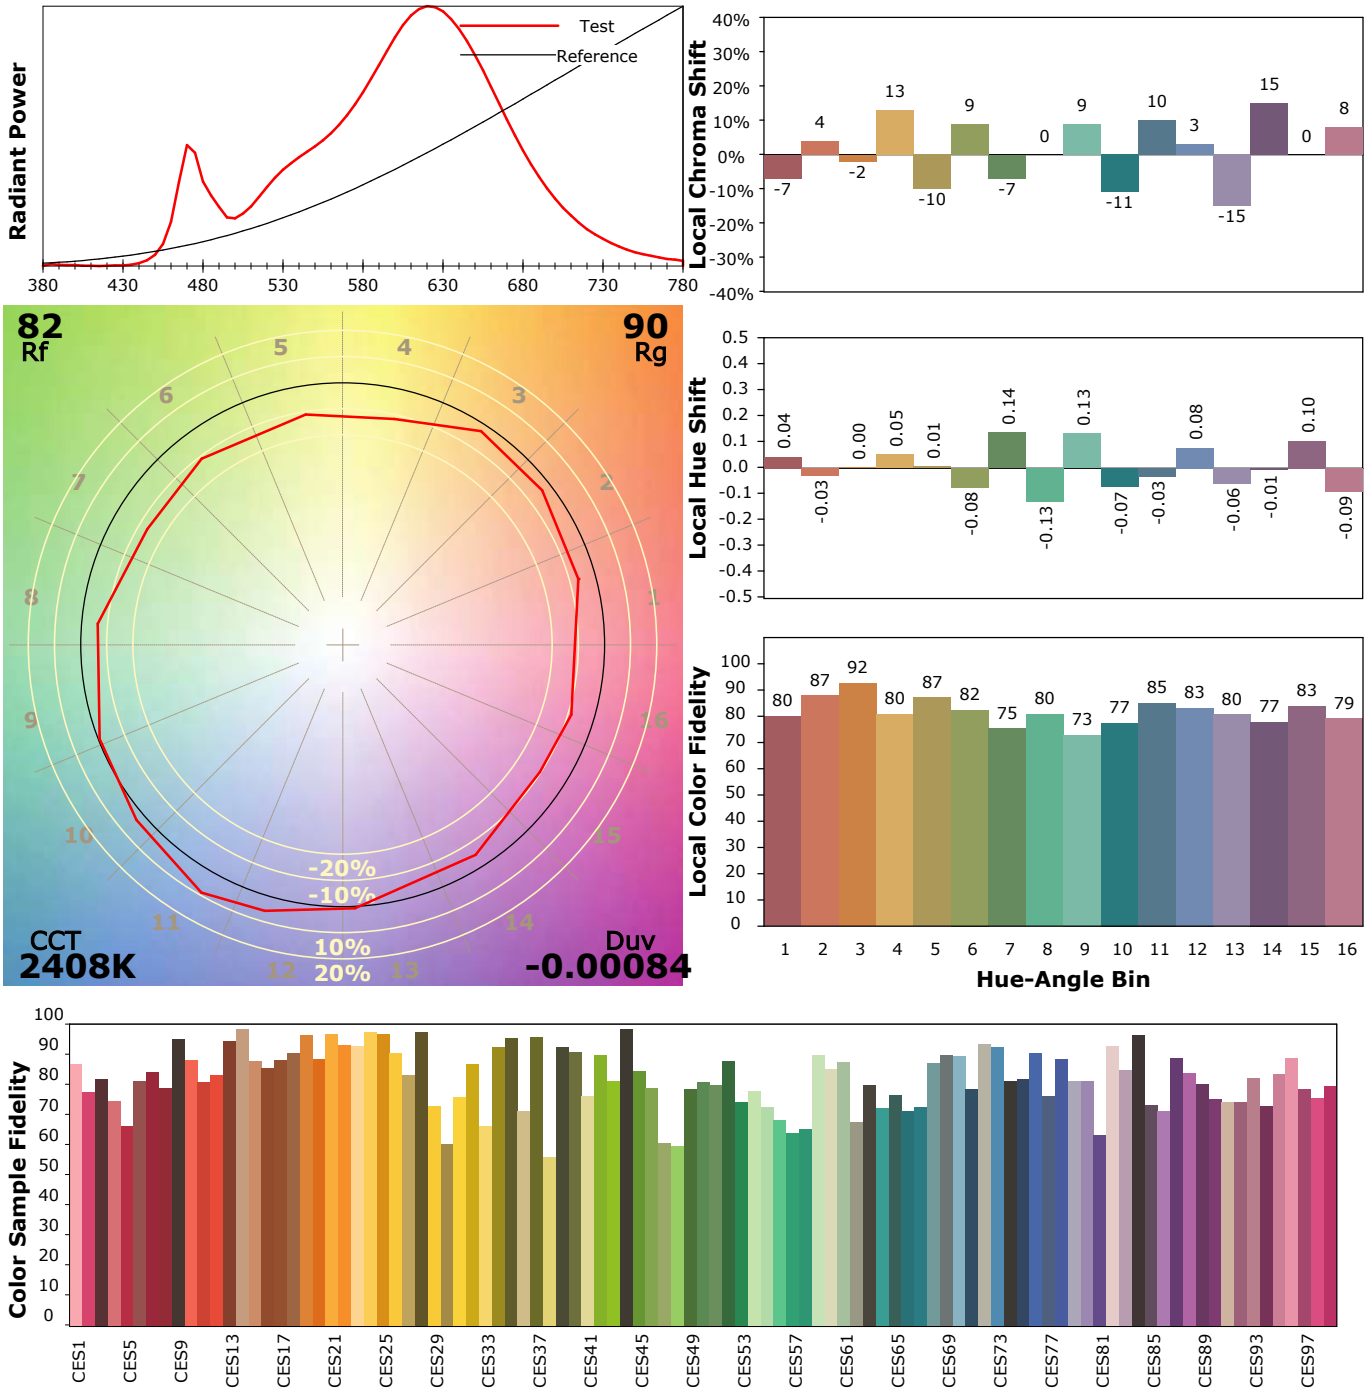

IES TM-30-18 Color Rendition Report

Product Information

Product Type: ELL-5SLW-2730-27-AL-OP1-WE1R-20-UL
Product Number: ESSENTIAL

Product Spec: (#17)
Manufacturer: VLT

Condition: Tx:23.4°C, Ti:22.8°C, R.H.:60%
Test Lab: VLT
Operator: MM

Test Device: Lisun LMS-9000A(Plus)
Test Time: 2019-10-28 10:55:22
Inspector: