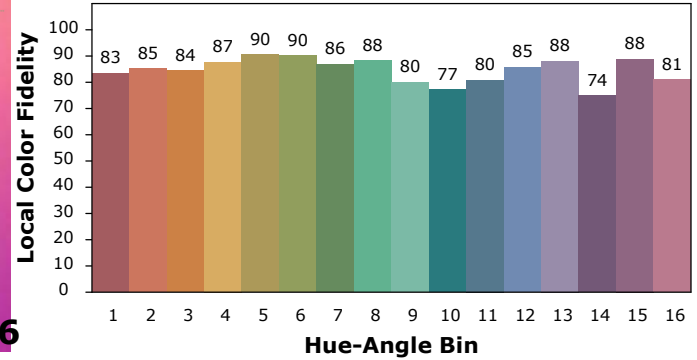

## IES TM-30-18 Color Rendition Report

### Product Information

Product Type: ELL-1S-2730-25-AL-NL-WE1-20-UL  
 Product Number: ESSENTIAL

Product Spec: (#9)  
 Manufacturer: VLT

Condition: Tx:24.3°C, Ti:22.9°C, R.H.:60%  
 Test Lab: VLT  
 Operator: MM