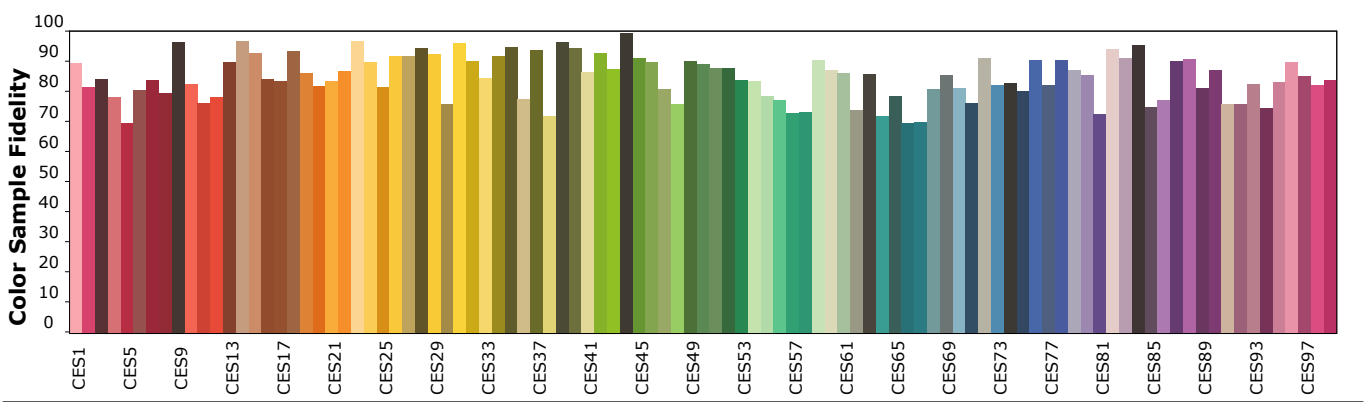

## IES TM-30-18 Color Rendition Report

### Product Information

Product Type: ELL-1S-2730-25-AL-NL-WE1-20-UL  
 Product Number: ESSENTIAL

Product Spec: (#9)  
 Manufacturer: VLT

Condition: Tx:24.3°C, Ti:22.9°C, R.H.:60%  
 Test Lab: VLT  
 Operator: MM