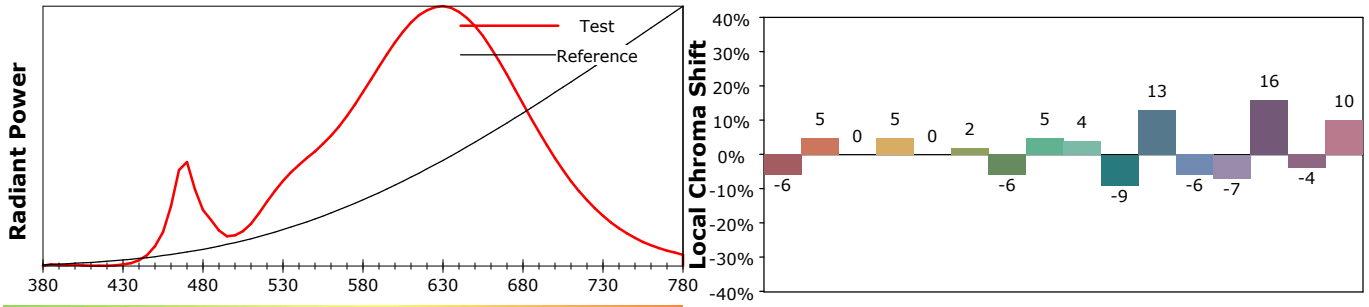

### Product Information

Product Type: ELL-1S-2730-25-AL-NL-WE1-20-UL  
 Product Number: ESSENTIAL

Product Spec: (#9)  
 Manufacturer: VLT

Condition: Tx:24.3°C, Ti:22.9°C, R.H.:60%  
 Test Lab: VLT  
 Operator: MM