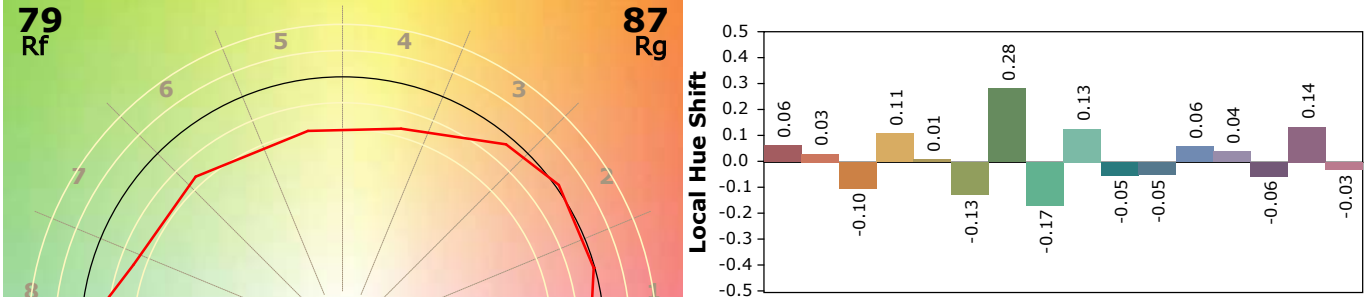

### Product Information

Product Type: ELL-1QL-3760-30-WH-OP2-WE1-20-UL      Product Spec: (#5)  
 Product Number: ESSENTIAL      Manufacturer: VLT

Condition: Tx:24.8°C, Ti:24.2°C, R.H.:60%  
 Test Lab: VLT  
 Operator: MM