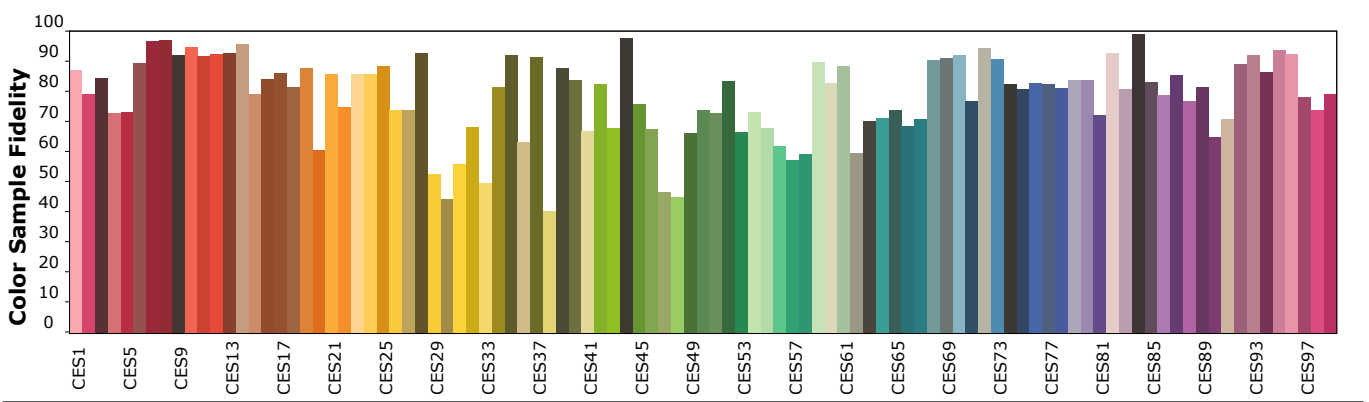

## IES TM-30-18 Color Rendition Report

### Product Information

Product Type: ELL-1QL-3760-30-WH-OP2-WE1-20-UL      Product Spec: (#5)  
 Product Number: ESSENTIAL      Manufacturer: VLT

Condition: Tx:24.8°C, Ti:24.2°C, R.H.:60%  
 Test Lab: VLT  
 Operator: MM