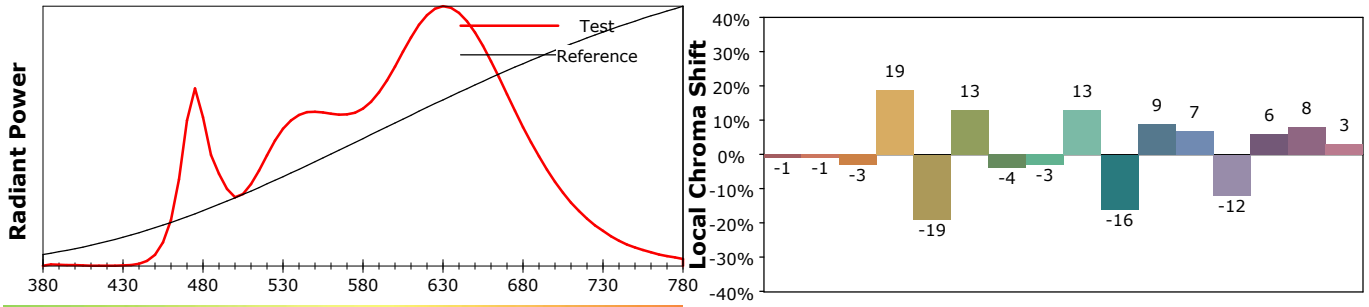

### Product Information

Product Type: ELL-1QL-3760-30-WH-OP2-WE1-20-UL      Product Spec: (#5)  
 Product Number: ESSENTIAL      Manufacturer: VLT

Condition: Tx:24.8°C, Ti:24.2°C, R.H.:60%  
 Test Lab: VLT  
 Operator: MM