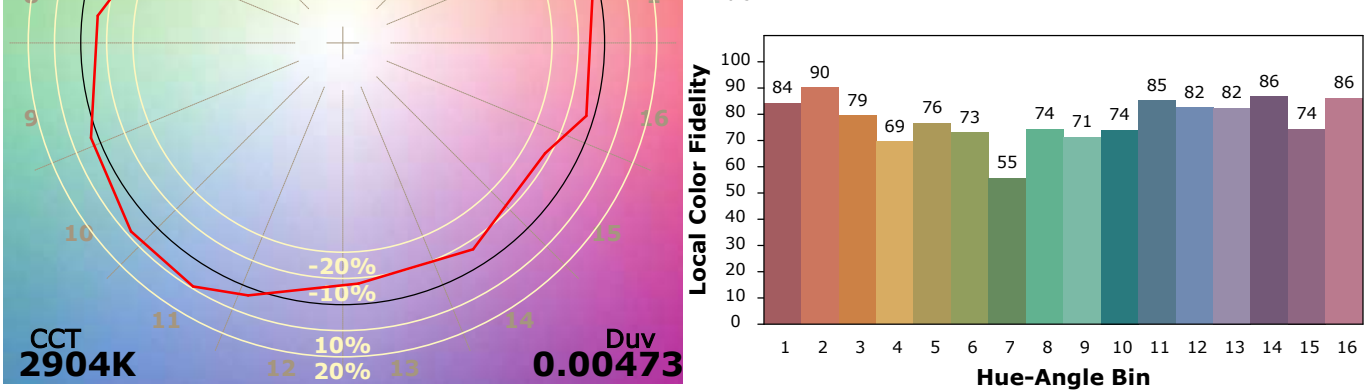

## IES TM-30-18 Color Rendition Report

### Product Information

Product Type: ELL-1QL-3760-30-WH-OP2-WE1-20-UL      Product Spec: (#5)  
 Product Number: ESSENTIAL      Manufacturer: VLT

Condition: Tx:24.8°C, Ti:24.2°C, R.H.:60%  
 Test Lab: VLT  
 Operator: MM