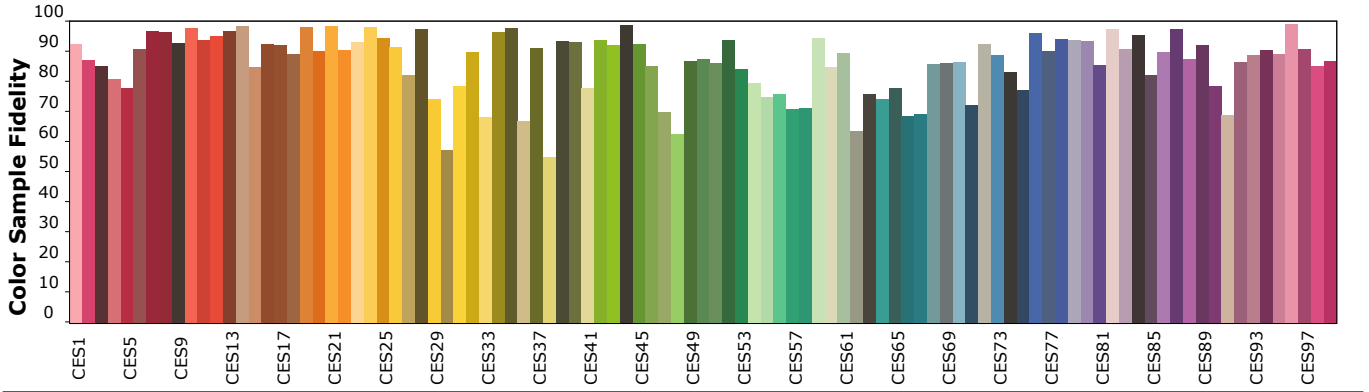

IES TM-30-18 Color Rendition Report

Product Information

Product Type: ELL-1EL-3720-30-BZ-DF-WE1-20-UL
 Product Number: ESSENTIAL

Product Spec: (#10)
 Manufacturer: VLT

Condition: Tx:23.9°C, Ti:22.4°C, R.H.:60%
 Test Lab: VLT
 Operator: MM