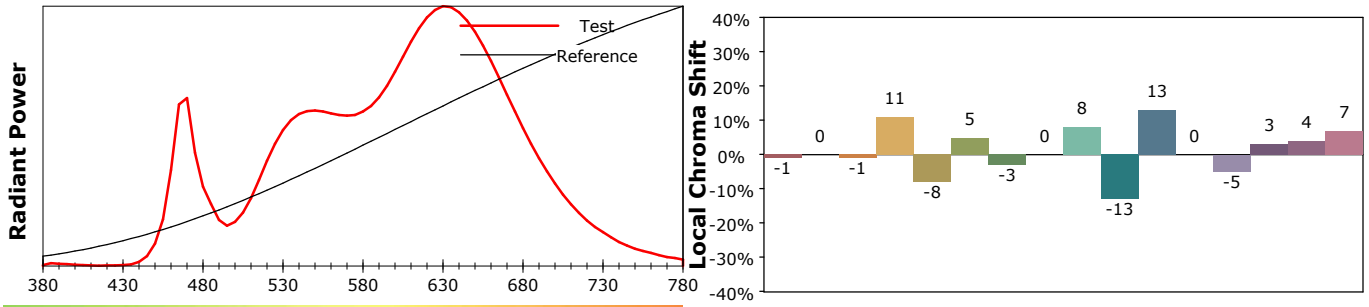

IES TM-30-18 Color Rendition Report

Product Information

Product Type: ELL-1EL-3720-30-BZ-DF-WE1-20-UL
 Product Number: ESSENTIAL

Product Spec: (#10)
 Manufacturer: VLT

Condition: Tx:23.9°C, Ti:22.4°C, R.H.:60%
 Test Lab: VLT
 Operator: MM