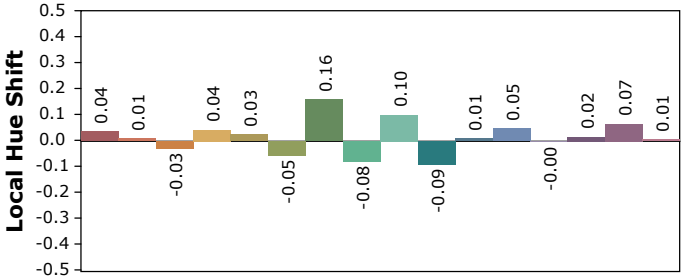

IES TM-30-18 Color Rendition Report

Product Information

Product Type: ELL-1EL-3720-30-BZ-DF-WE1-20-UL
 Product Number: ESSENTIAL

Product Spec: (#10)
 Manufacturer: VLT

Condition: Tx:23.9°C, Ti:22.4°C, R.H.:60%
 Test Lab: VLT
 Operator: MM