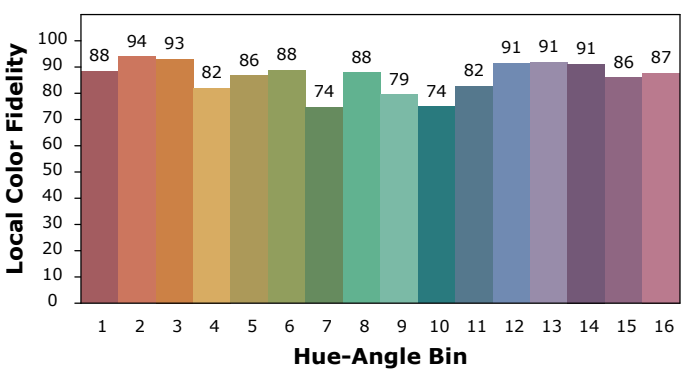

IES TM-30-18 Color Rendition Report

Product Information

Product Type: ELL-1EL-3720-30-BZ-DF-WE1-20-UL
 Product Number: ESSENTIAL

Product Spec: (#10)
 Manufacturer: VLT

Condition: Tx:23.9°C, Ti:22.4°C, R.H.:60%
 Test Lab: VLT
 Operator: MM