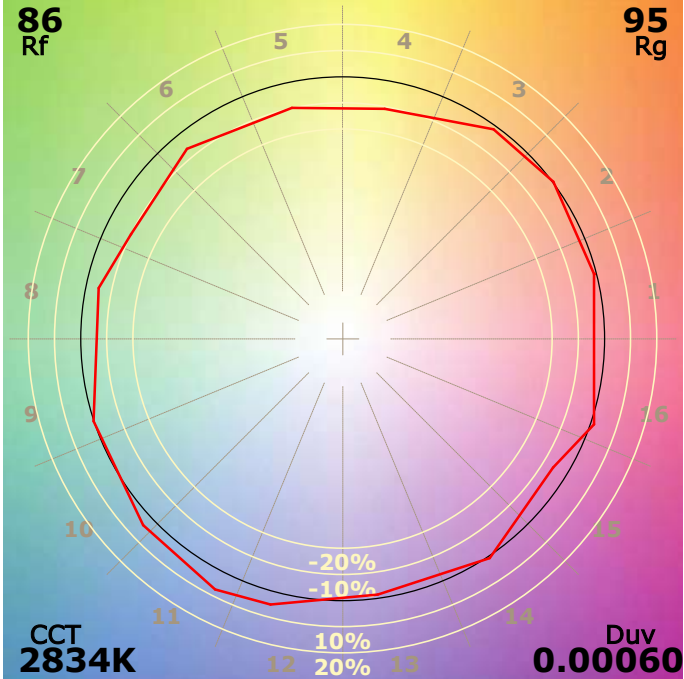

IES TM-30-18 Color Rendition Report

Product Information

Product Type: ELL-1EL-3720-30-BZ-DF-WE1-20-UL
 Product Number: ESSENTIAL

Product Spec: (#10)
 Manufacturer: VLT

Condition: Tx:23.9°C, Ti:22.4°C, R.H.:60%
 Test Lab: VLT
 Operator: MM