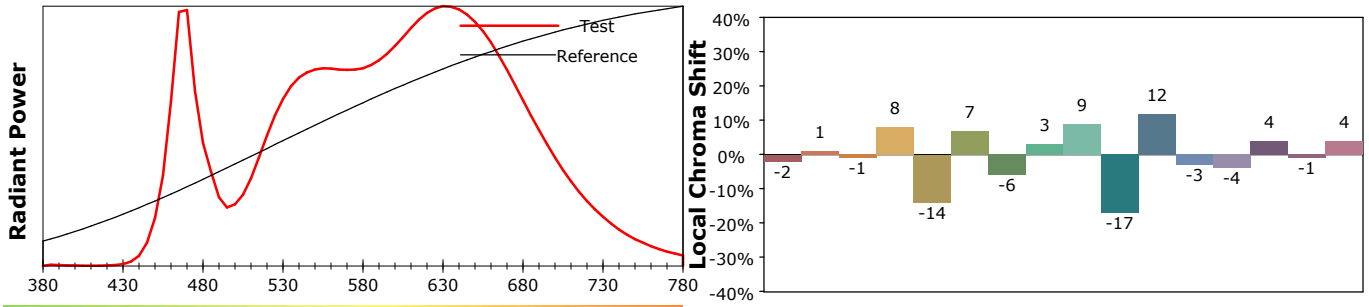

IES TM-30-18 Color Rendition Report

Product Information

Product Type: ECL-8SL-4320-35-AL-OP1-WE1-20-UL
 Product Number: ESSENTIAL

Product Spec: (#47)
 Manufacturer: VLT

Condition: Tx:23.1°C, Ti:22.3°C, R.H.:60%
 Test Lab: VLT
 Operator: MM