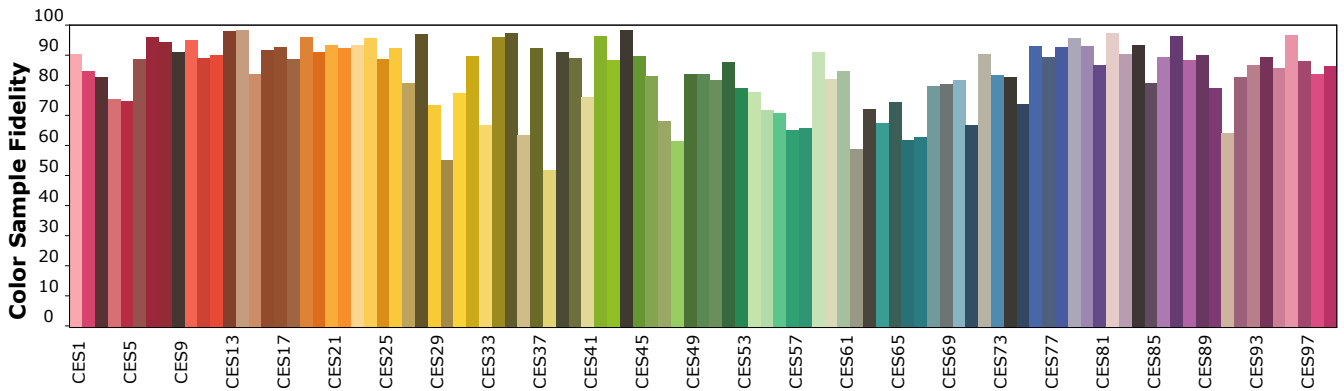

IES TM-30-18 Color Rendition Report

Product Information

Product Type: ECL-8SL-4320-35-AL-OP1-WE1-20-UL
 Product Number: ESSENTIAL

Product Spec: (#47)
 Manufacturer: VLT

Condition: Tx:23.1°C, Ti:22.3°C, R.H.:60%
 Test Lab: VLT
 Operator: MM