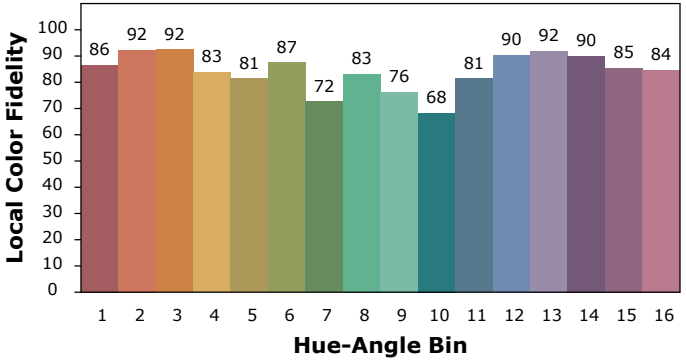

IES TM-30-18 Color Rendition Report

Product Information

Product Type: ECL-8SL-4320-35-AL-OP1-WE1-20-UL
 Product Number: ESSENTIAL

Product Spec: (#47)
 Manufacturer: VLT

Condition: Tx:23.1°C, Ti:22.3°C, R.H.:60%
 Test Lab: VLT
 Operator: MM