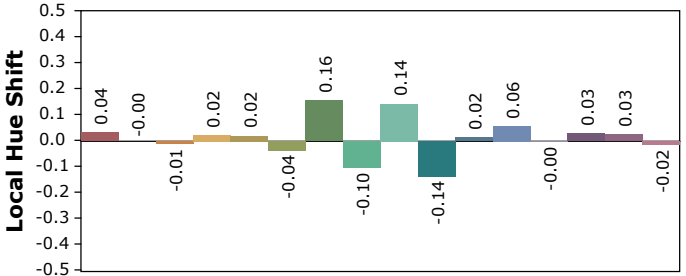

IES TM-30-18 Color Rendition Report

Product Information

Product Type: ECL-8SL-4320-35-AL-OP1-WE1-20-UL
 Product Number: ESSENTIAL

Product Spec: (#47)
 Manufacturer: VLT

Condition: Tx:23.1°C, Ti:22.3°C, R.H.:60%
 Test Lab: VLT
 Operator: MM