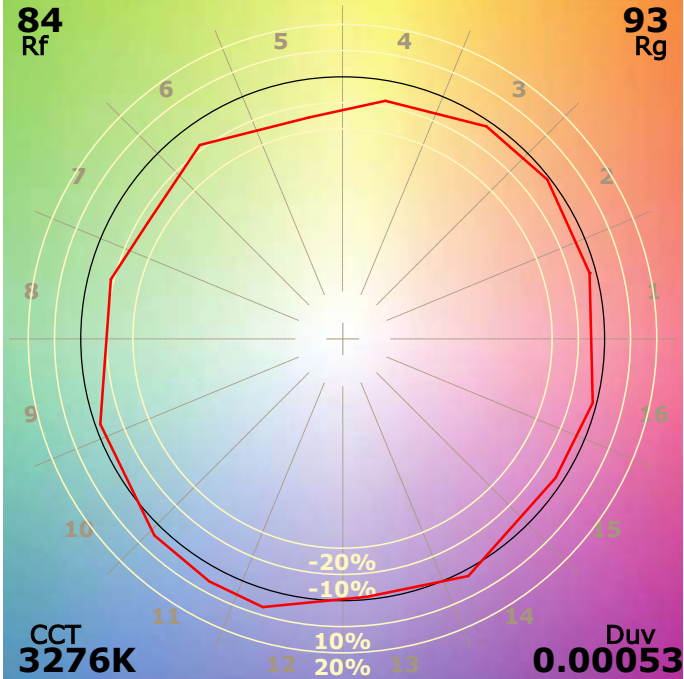

IES TM-30-18 Color Rendition Report

Product Information

Product Type: ECL-8SL-4320-35-AL-OP1-WE1-20-UL
 Product Number: ESSENTIAL

Product Spec: (#47)
 Manufacturer: VLT

Condition: Tx:23.1°C, Ti:22.3°C, R.H.:60%
 Test Lab: VLT
 Operator: MM

Test Device: Lisun LMS-9000A(Plus)
 Test Time: 2019-10-29 10:13:23
 Inspector: