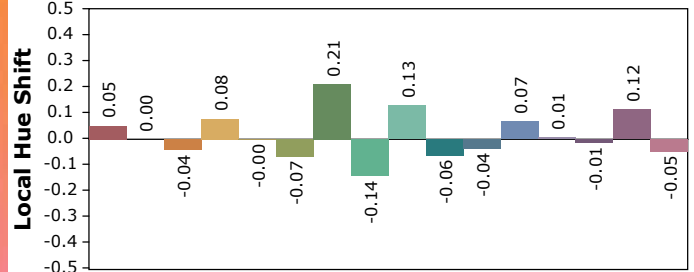

IES TM-30-18 Color Rendition Report

Product Information

Product Type: ECL-8SL-3435-30-AL-OP1-WE1-20-UL
 Product Number: ESSENTIAL

Product Spec: (#43)
 Manufacturer: VLT

Condition: Tx:23.1°C, Ti:21.6°C, R.H.:60%
 Test Lab: VLT
 Operator: MM