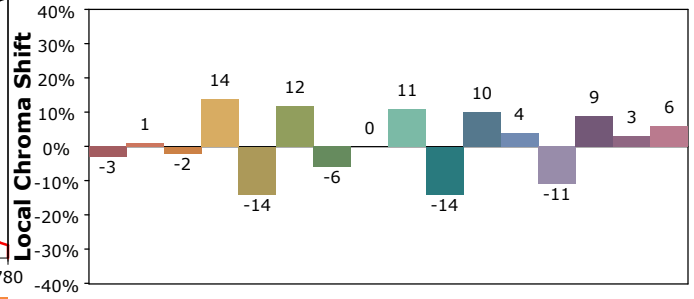

IES TM-30-18 Color Rendition Report

Product Information

Product Type: ECL-8SL-3435-30-AL-OP1-WE1-20-UL
 Product Number: ESSENTIAL

Product Spec: (#43)
 Manufacturer: VLT

Condition: Tx:23.1°C, Ti:21.6°C, R.H.:60%
 Test Lab: VLT
 Operator: MM