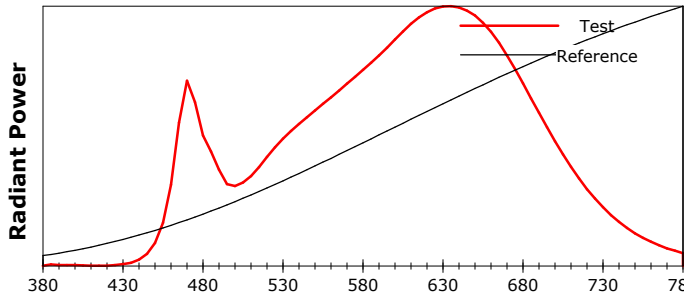

IES TM-30-18 Color Rendition Report

Product Information

Product Type: ECL-8SL-3435-30-AL-OP1-WE1-20-UL
 Product Number: ESSENTIAL

Product Spec: (#43)
 Manufacturer: VLT

Condition: Tx:23.1°C, Ti:21.6°C, R.H.:60%
 Test Lab: VLT
 Operator: MM