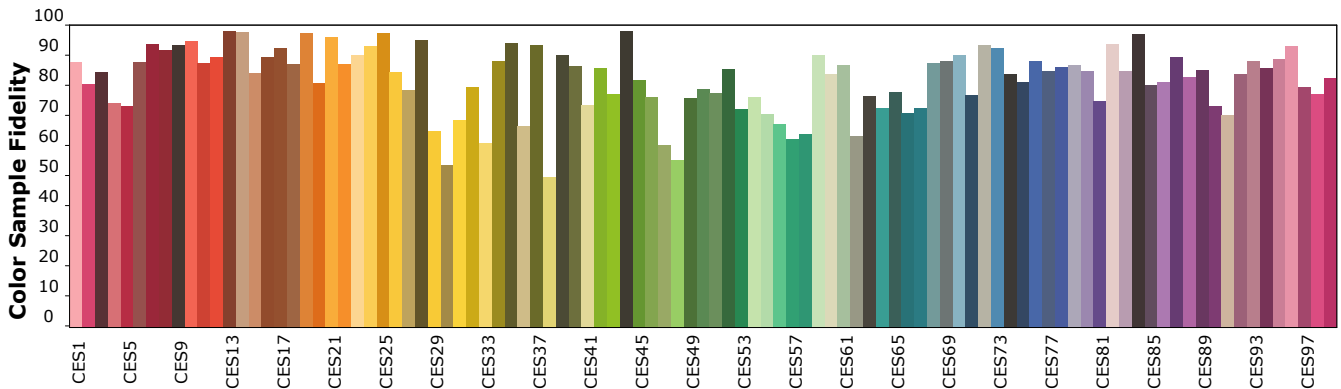

IES TM-30-18 Color Rendition Report

Product Information

Product Type: ECL-8SL-3435-30-AL-OP1-WE1-20-UL
 Product Number: ESSENTIAL

Product Spec: (#43)
 Manufacturer: VLT

Condition: Tx:23.1°C, Ti:21.6°C, R.H.:60%
 Test Lab: VLT
 Operator: MM