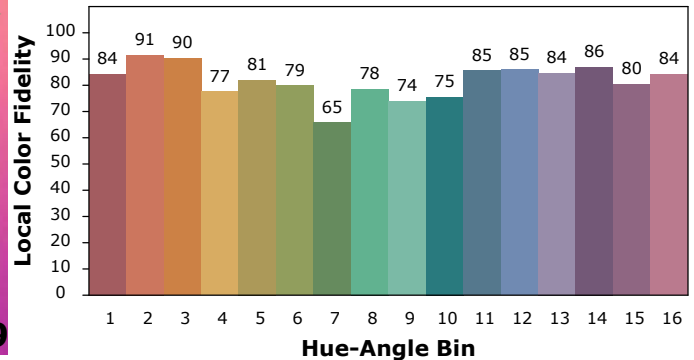

IES TM-30-18 Color Rendition Report

Product Information

Product Type: ECL-8SL-3435-30-AL-OP1-WE1-20-UL
 Product Number: ESSENTIAL

Product Spec: (#43)
 Manufacturer: VLT

Condition: Tx:23.1°C, Ti:21.6°C, R.H.:60%
 Test Lab: VLT
 Operator: MM