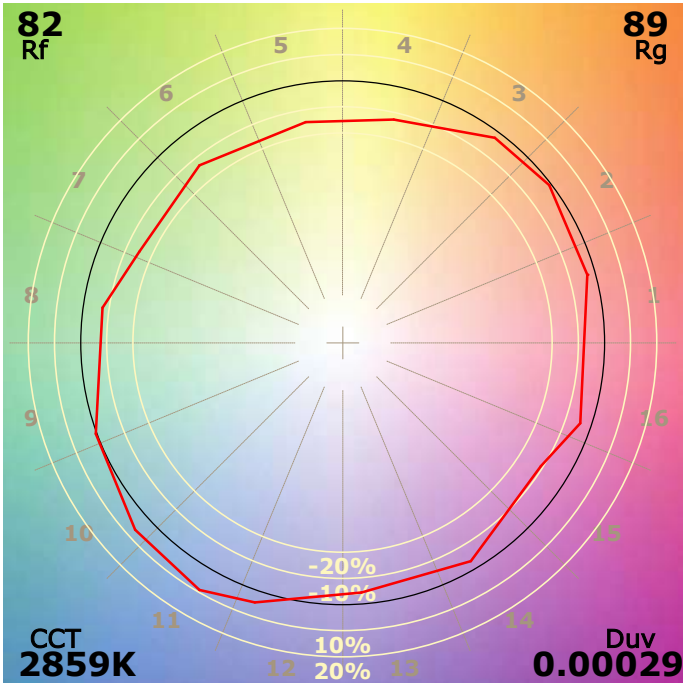

IES TM-30-18 Color Rendition Report

Product Information

Product Type: ECL-8SL-3435-30-AL-OP1-WE1-20-UL
 Product Number: ESSENTIAL

Product Spec: (#43)
 Manufacturer: VLT

Condition: Tx:23.1°C, Ti:21.6°C, R.H.:60%
 Test Lab: VLT
 Operator: MM