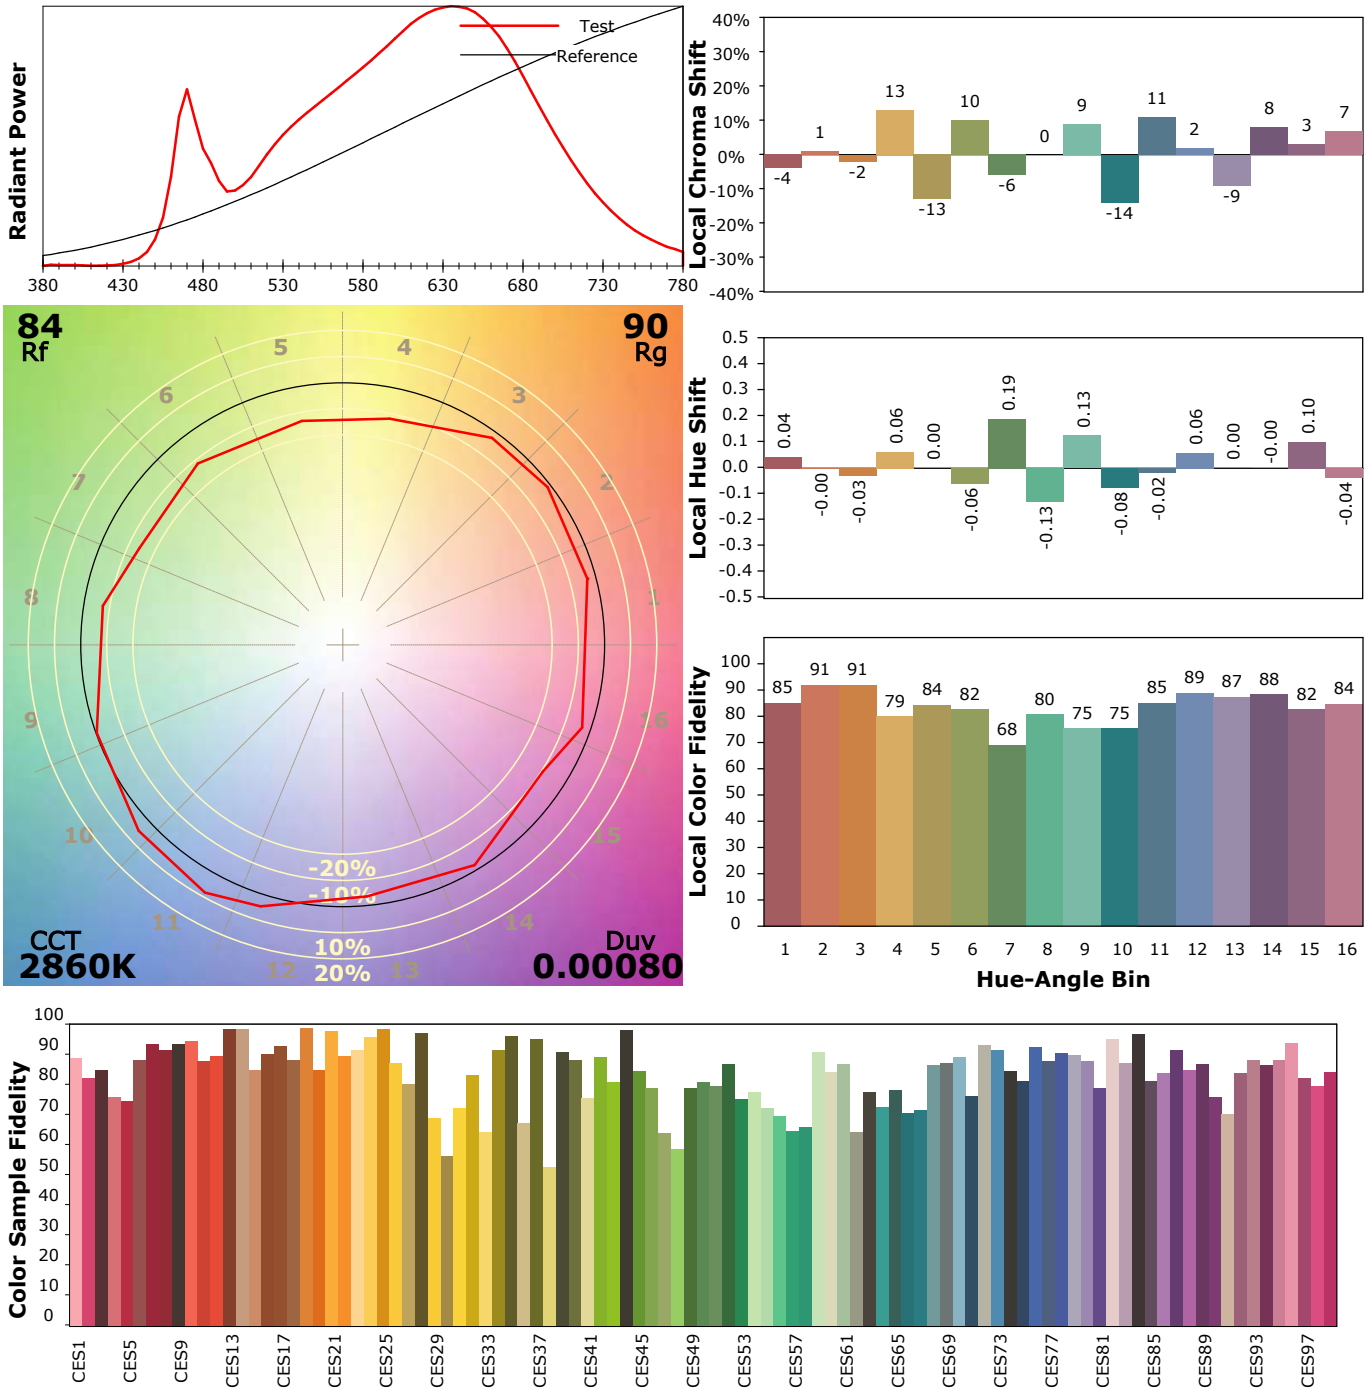

IES TM-30-18 Color Rendition Report

Product Information

Product Type: ECL-8CL-4435-30-AL-OP1-WE1-20-UL
 Product Number: ESSENTIAL

Product Spec: (#45)
 Manufacturer: VLT

Condition: Tx:22.9°C, Ti:21.4°C, R.H.:60%
 Test Lab: VLT
 Operator: MM

Test Device: Lisun LMS-9000A(Plus)
 Test Time: 2019-10-29 09:52:29
 Inspector: