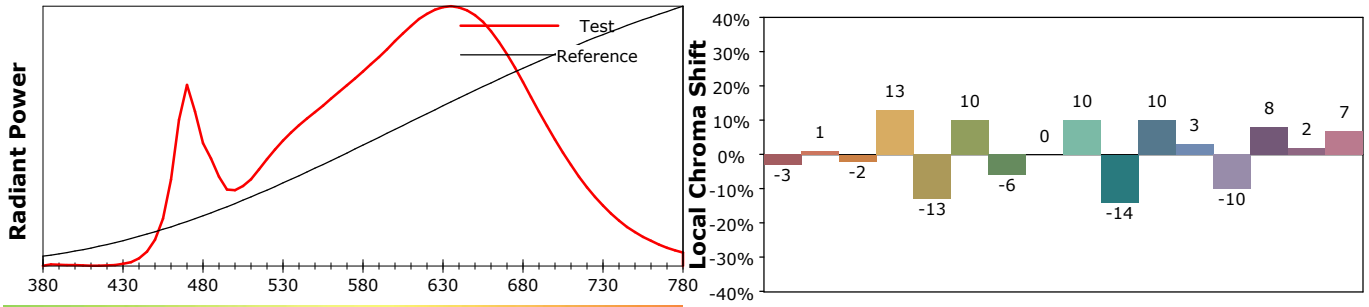

IES TM-30-18 Color Rendition Report

Product Information

Product Type: ECL-8CL-3435-30-AL-OP1-WE1-20-CE
 Product Number: ESSENTIAL

Product Spec: (#50)
 Manufacturer: VLT

Condition: Tx:24.0°C, Ti:22.9°C, R.H.:60%
 Test Lab: VLT
 Operator: MM