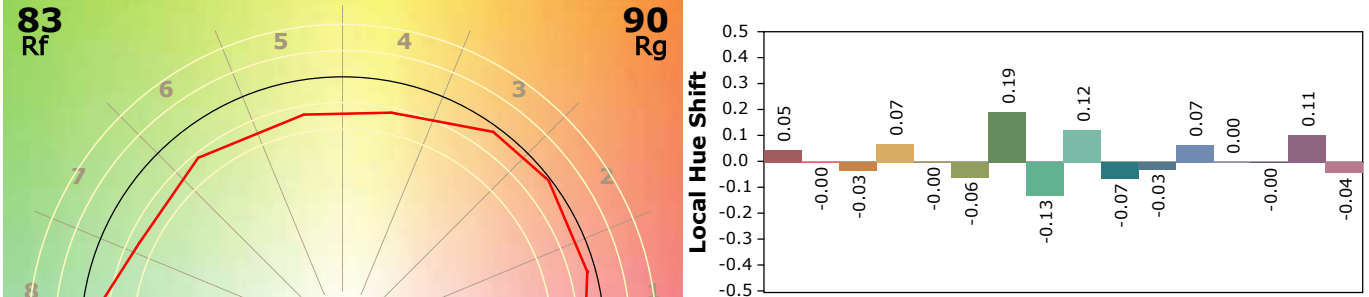

IES TM-30-18 Color Rendition Report

Product Information

Product Type: ECL-8CL-3435-30-AL-OP1-WE1-20-CE
 Product Number: ESSENTIAL

Product Spec: (#50)
 Manufacturer: VLT

Condition: Tx:24.0°C, Ti:22.9°C, R.H.:60%
 Test Lab: VLT
 Operator: MM