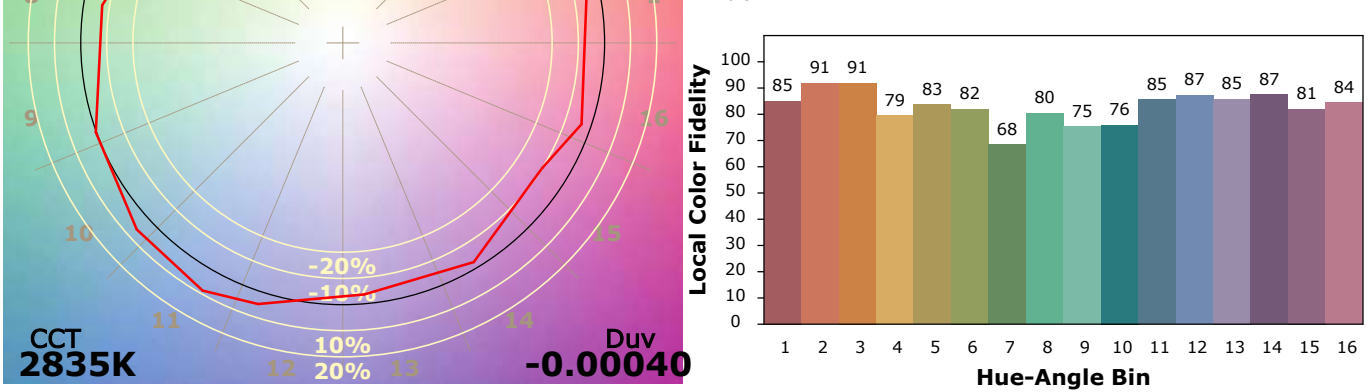

IES TM-30-18 Color Rendition Report

Product Information

Product Type: ECL-8CL-3435-30-AL-OP1-WE1-20-CE
 Product Number: ESSENTIAL

Product Spec: (#50)
 Manufacturer: VLT

Condition: Tx:24.0°C, Ti:22.9°C, R.H.:60%
 Test Lab: VLT
 Operator: MM