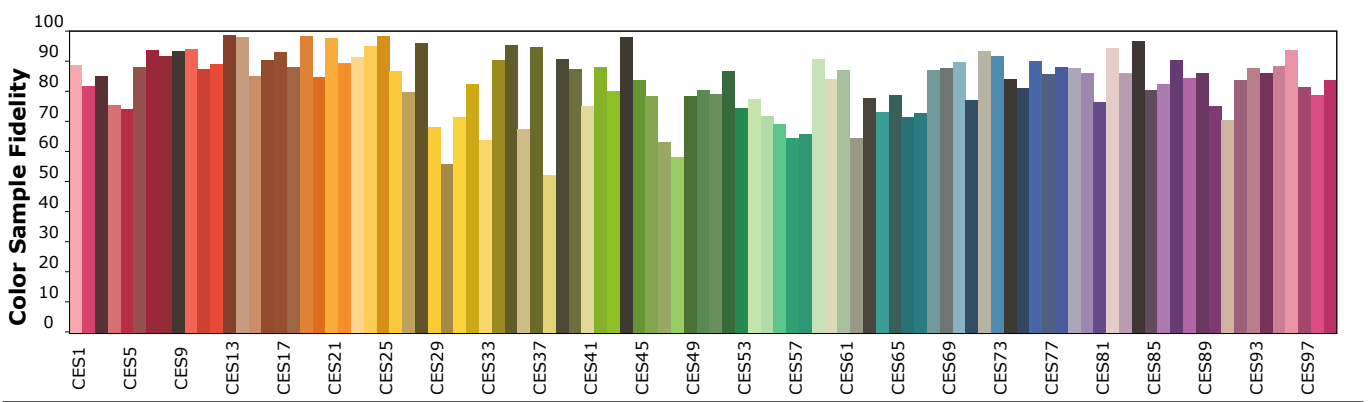

IES TM-30-18 Color Rendition Report

Product Information

Product Type: ECL-8CL-3435-30-AL-OP1-WE1-20-CE
 Product Number: ESSENTIAL

Product Spec: (#50)
 Manufacturer: VLT

Condition: Tx:24.0°C, Ti:22.9°C, R.H.:60%
 Test Lab: VLT
 Operator: MM