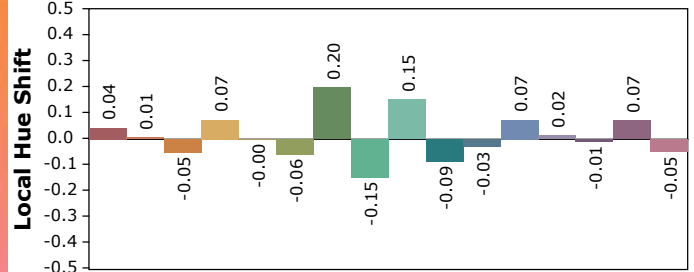

IES TM-30-18 Color Rendition Report

Product Information

Product Type: ECL-7SL-3435-35-AL-OP1-WE1-20-UL
 Product Number: ESSENTIAL

Product Spec: (#44)
 Manufacturer: VLT

Condition: Tx:23.0°C, Ti:21.4°C, R.H.:60%
 Test Lab: VLT
 Operator: MM