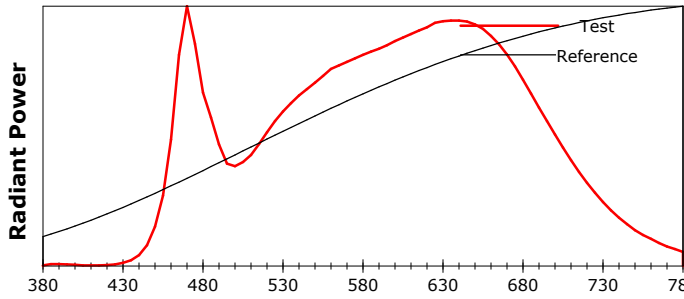

IES TM-30-18 Color Rendition Report

Product Information

Product Type: ECL-7SL-3435-35-AL-OP1-WE1-20-UL
 Product Number: ESSENTIAL

Product Spec: (#44)
 Manufacturer: VLT

Condition: Tx:23.0°C, Ti:21.4°C, R.H.:60%
 Test Lab: VLT
 Operator: MM