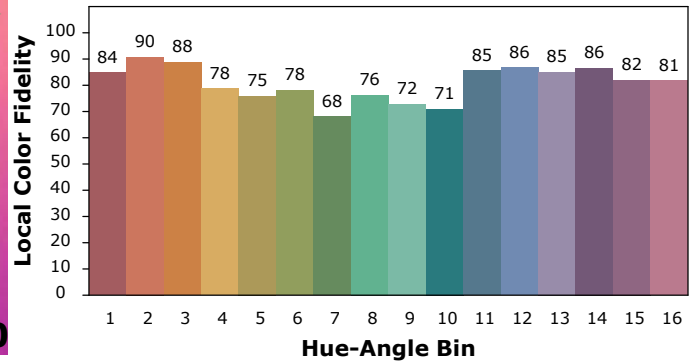

IES TM-30-18 Color Rendition Report

Product Information

Product Type: ECL-7SL-3435-35-AL-OP1-WE1-20-UL
 Product Number: ESSENTIAL

Product Spec: (#44)
 Manufacturer: VLT

Condition: Tx:23.0°C, Ti:21.4°C, R.H.:60%
 Test Lab: VLT
 Operator: MM