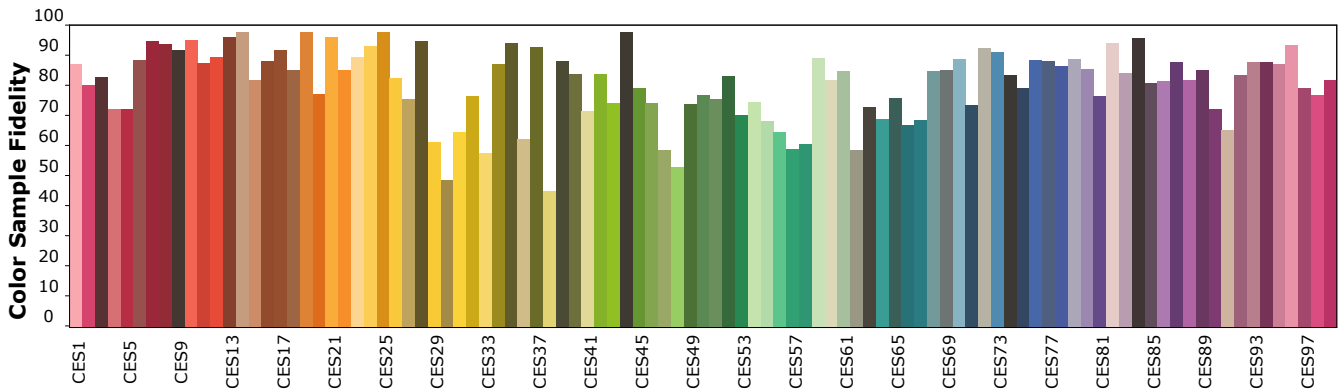

IES TM-30-18 Color Rendition Report

Product Information

Product Type: ECL-7SL-3435-35-AL-OP1-WE1-20-UL
 Product Number: ESSENTIAL

Product Spec: (#44)
 Manufacturer: VLT

Condition: Tx:23.0°C, Ti:21.4°C, R.H.:60%
 Test Lab: VLT
 Operator: MM