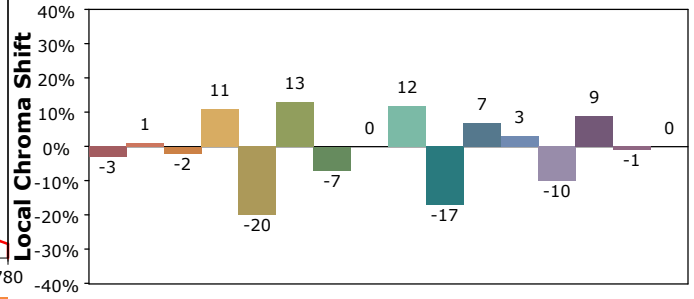

IES TM-30-18 Color Rendition Report

Product Information

Product Type: ECL-7SL-3435-35-AL-OP1-WE1-20-UL
 Product Number: ESSENTIAL

Product Spec: (#44)
 Manufacturer: VLT

Condition: Tx:23.0°C, Ti:21.4°C, R.H.:60%
 Test Lab: VLT
 Operator: MM