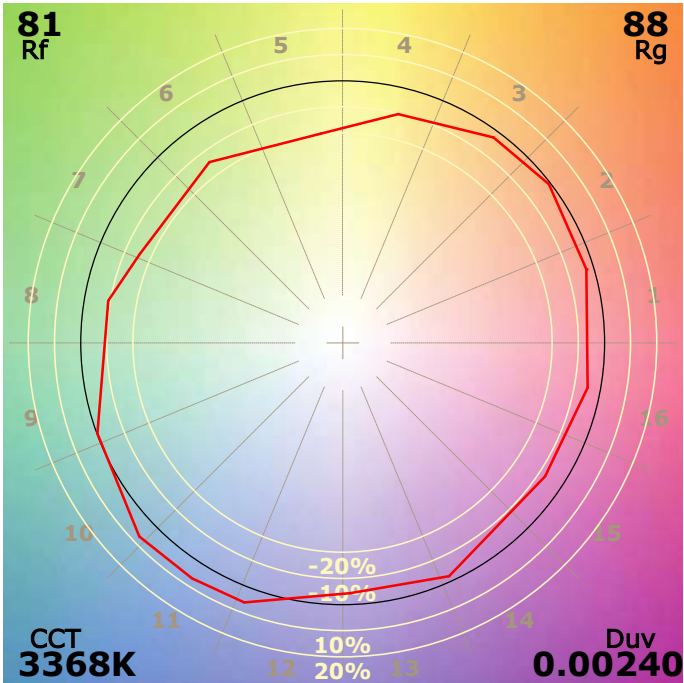

IES TM-30-18 Color Rendition Report

Product Information

Product Type: ECL-7SL-3435-35-AL-OP1-WE1-20-UL
 Product Number: ESSENTIAL

Product Spec: (#44)
 Manufacturer: VLT

Condition: Tx:23.0°C, Ti:21.4°C, R.H.:60%
 Test Lab: VLT
 Operator: MM