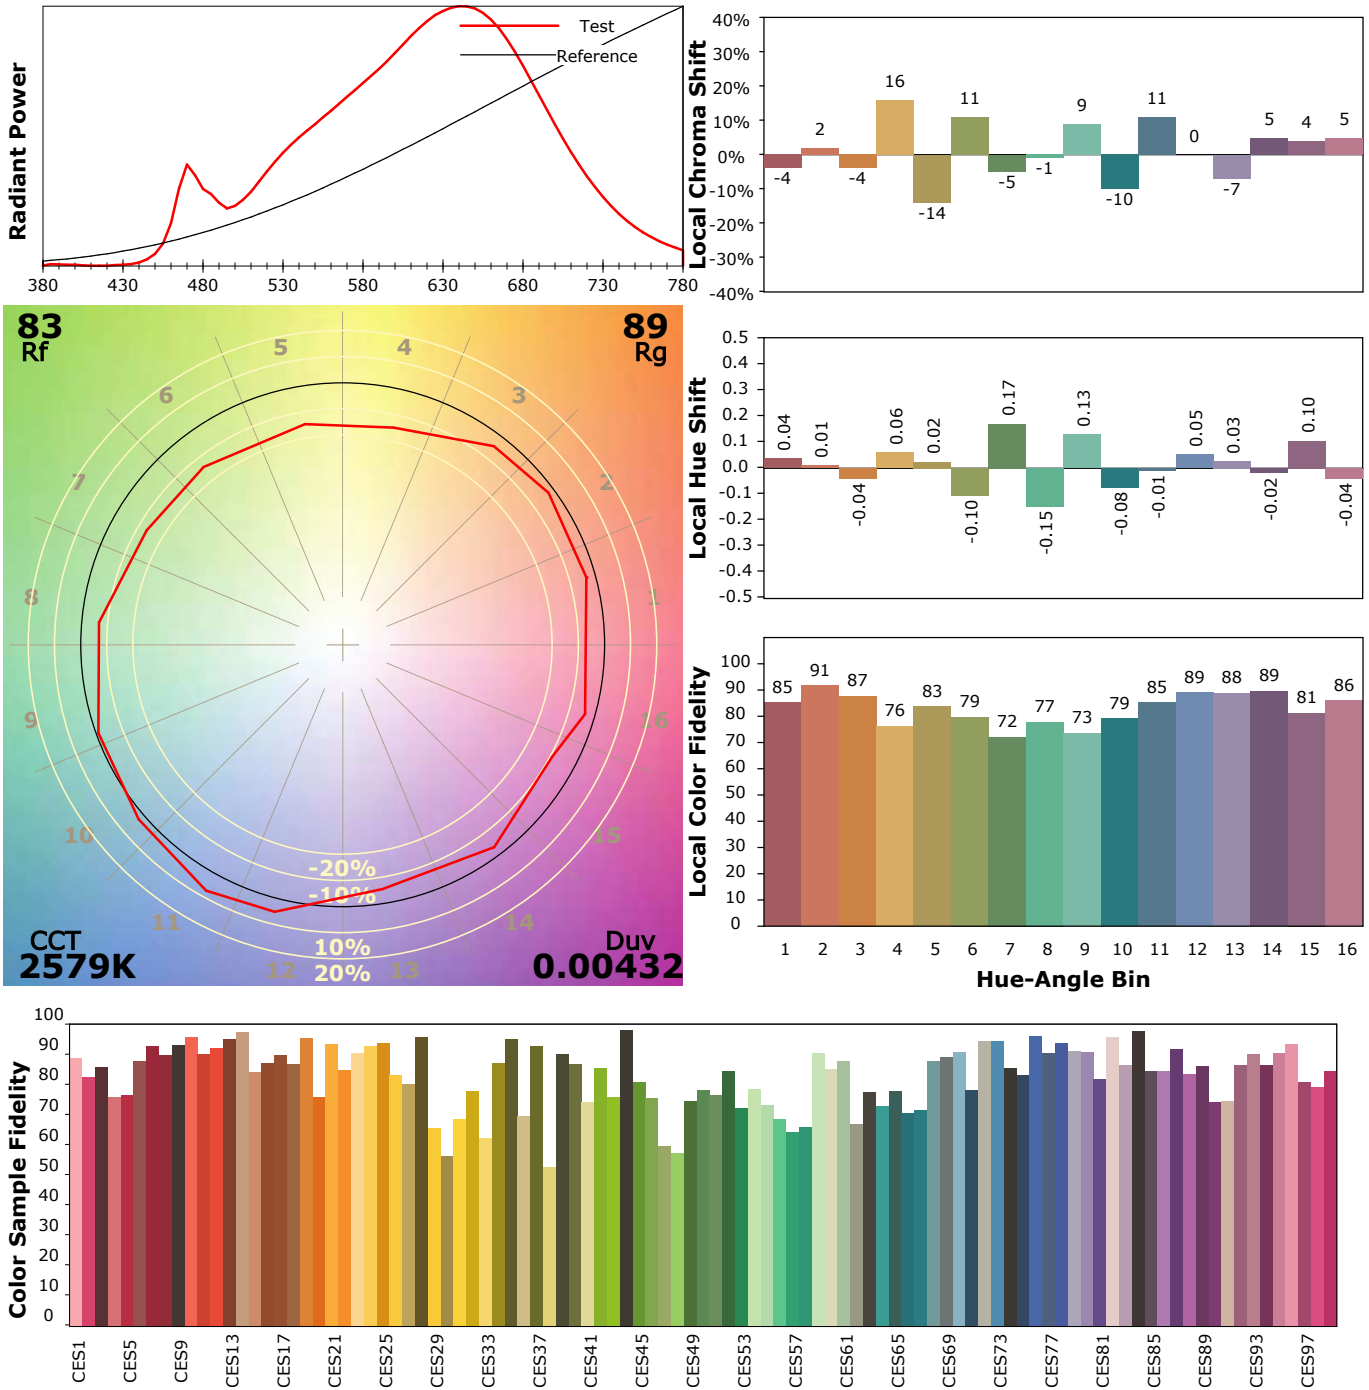

IES TM-30-18 Color Rendition Report

Product Information

Product Type: ECL-7SL-3435-27-AL-OP1-WE1-20-UL
 Product Number: ESSENTIAL

Product Spec: (#41)
 Manufacturer: VLT

Condition: Tx:23.6°C, Ti:21.8°C, R.H.:60%
 Test Lab: VLT
 Operator: MM

Test Device: Lisun LMS-9000A(Plus)
 Test Time: 2019-10-29 09:00:20
 Inspector: