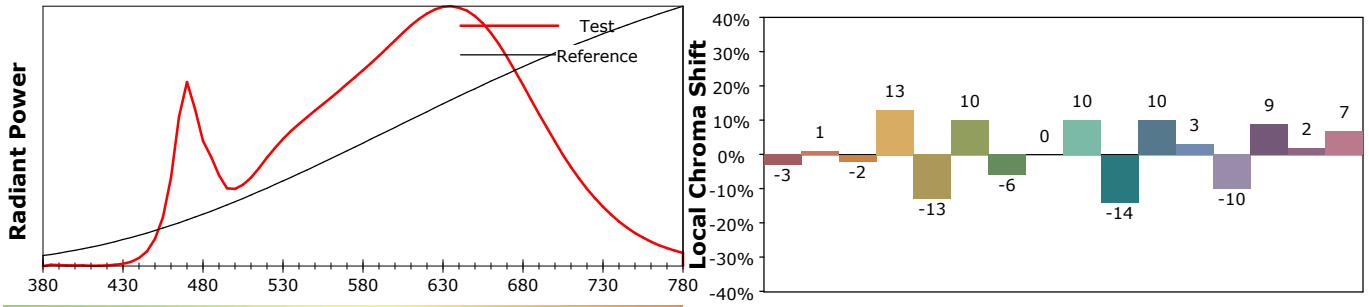

IES TM-30-18 Color Rendition Report

Product Information

Product Type: ECL-1S-3435-30-AL-NL-WE1-20-UL
 Product Number: ESSENTIAL

Product Spec: (#40)
 Manufacturer: VLT

Condition: Tx:23.8°C, Ti:22.1°C, R.H.:60%
 Test Lab: VLT
 Operator: MM