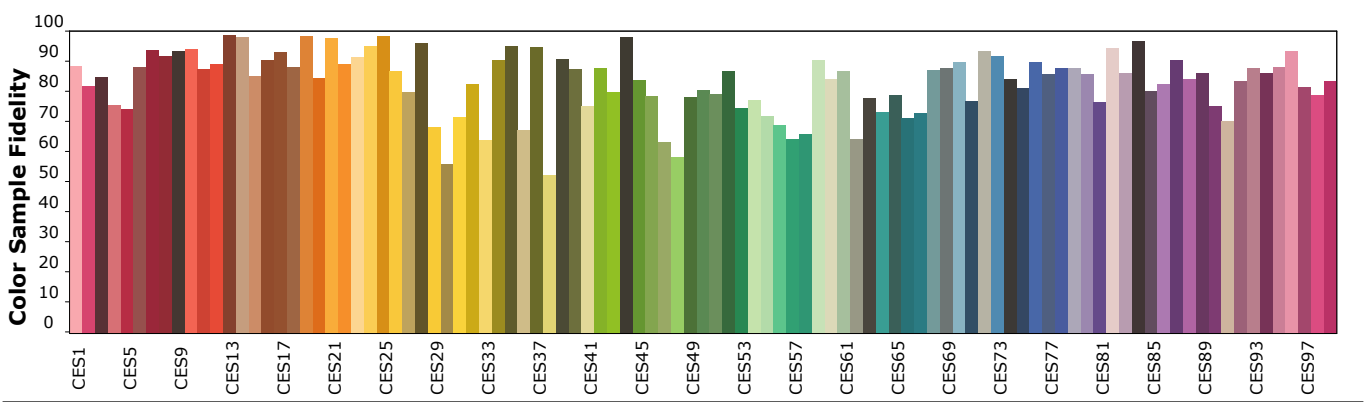

IES TM-30-18 Color Rendition Report

Product Information

Product Type: ECL-1S-3435-30-AL-NL-WE1-20-UL
 Product Number: ESSENTIAL

Product Spec: (#40)
 Manufacturer: VLT

Condition: Tx:23.8°C, Ti:22.1°C, R.H.:60%
 Test Lab: VLT
 Operator: MM