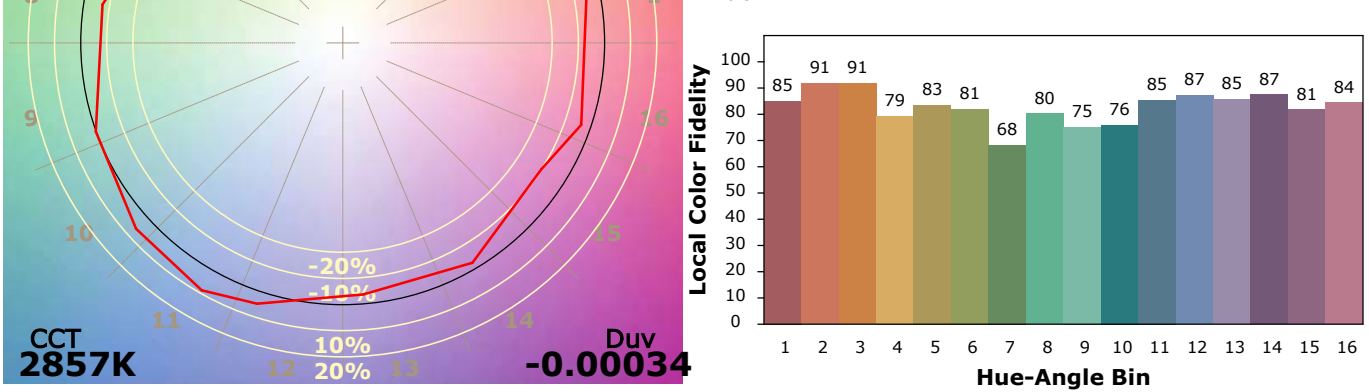

IES TM-30-18 Color Rendition Report

Product Information

Product Type: ECL-1S-3435-30-AL-NL-WE1-20-UL
 Product Number: ESSENTIAL

Product Spec: (#40)
 Manufacturer: VLT

Condition: Tx:23.8°C, Ti:22.1°C, R.H.:60%
 Test Lab: VLT
 Operator: MM