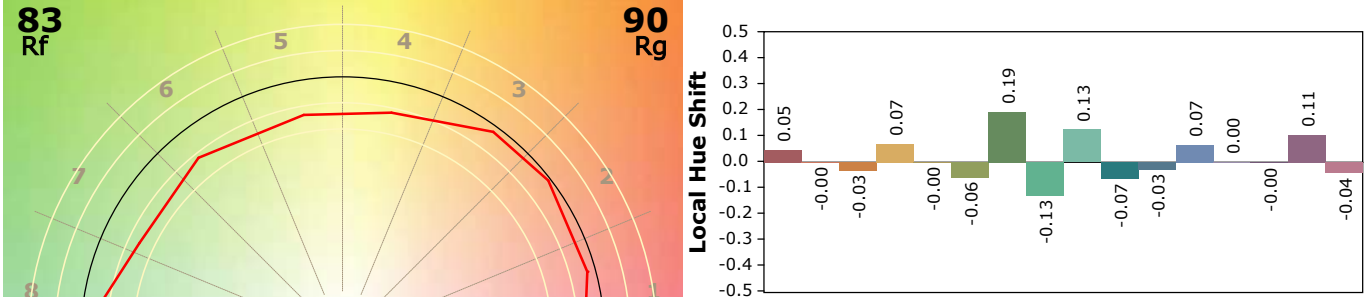

IES TM-30-18 Color Rendition Report

Product Information

Product Type: ECL-1S-3435-30-AL-NL-WE1-20-UL
 Product Number: ESSENTIAL

Product Spec: (#40)
 Manufacturer: VLT

Condition: Tx:23.8°C, Ti:22.1°C, R.H.:60%
 Test Lab: VLT
 Operator: MM