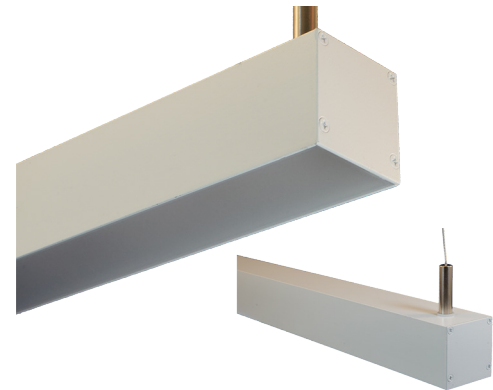

**New!** SS1 SQUARE PENDANT  
DIRECT OR INDIRECT

IP40 | Square extrusion (1.85" x 1.85" [47mm x 47mm]) for suspended lighting fixtures with either direct light output or indirect light output. UL Listed dry/damp. Includes Nichia LEDs in choice of 3 Hi CRI and 1 Tunable White LED Board options; all LEDs binned to within 3 MacAdam Ellipses. Dual LED boards. Silver, Black, Bronze, White or Custom Finishes; frosted acrylic lens (standard). Low voltage power feed via Rincon® Powered Suspension System; 10 ft. [3048mm] standard length. Photometrics vary based on LED board and CCT; Refer to Suspended Fixture Fundamentals for lumen outputs, CCTs, wattage and other data specific to your fixture choices.

SS1 can be specified with **DIRECT** (pointing down) output only, or with **INDIRECT** (pointing up) output only.

ELS- SS1 - \_\_\_\_\_ - \_\_\_\_\_ - \_\_\_\_\_ - \_\_\_\_\_ - FR - \_\_\_\_\_ - \_\_\_\_\_ - \_\_\_\_\_ - \_\_\_\_\_

LED	
3140D	342 lm/ft, 4.4 w/ft, 95+ CRI
3160D	670 lm/ft, 8.6 w/ft, 95+ CRI
3180D	1075 lm/ft, 13.8 w/ft, 95+ CRI
7180D	1086 lm/ft, 13.8 w/ft

■ HI CRI    ■ Dual Hi CRI

Fixture Finish	
AL	Silver Powder Coat
BL	Black Powder Coat
BZ	Bronze Powder Coat
WH	White Powder Coat
C	Custom