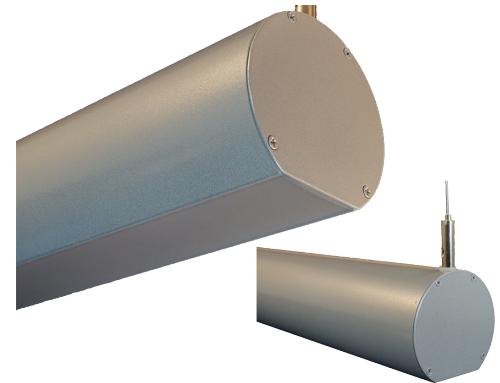

New! SR3 LARGE ROUND PENDANT
DIRECT/INDIRECT

IP40 | Large round extrusion (3.4" [86.4mm] Diameter) for suspended lighting fixtures with direct/indirect light output. All LED options are Pitchless LED Boards for full diffusion of diodes. Includes Nichia LEDs in choice of 3 Hi CRI and 1 Tunable White LED Board options; all LEDs binned to within 3 MacAdam Ellipses. Silver, Black, Bronze, White or Custom Powder Coat Finishes; frosted acrylic lens (standard). Low voltage power feed via Rincon® Powered Suspension System; 10 ft. [3.48m] standard suspension cable length. UL Listed dry/damp. Photometrics vary based on LED board and CCT; Refer to Suspended Fixture Fundamentals for lumen outputs, CCTs, wattage and other data specific to your fixture choices.

SR3 can be specified with **DIRECT** (down) output only, or with **DIRECT/INDIRECT** (down+up) output.

ELS- SR3 - - - - - FR - - - - -

DIRECT LED (DOWN)

3140D	342 lm/ft, 4.4 w/ft, 95+ CRI
3160D	670 lm/ft, 8.6 w/ft, 95+ CRI
3180D	1075 lm/ft, 13.8 w/ft, 95+ CRI
7180D	1086 lm/ft, 13.8 w/ft

INDIRECT LED (UP)

3140	230 lm/ft, 2.2 w/ft, 95+ CRI
3160	443 lm/ft, 4.3 w/ft, 95+ CRI
3180	712 lm/ft, 6.9 w/ft, 95+ CRI
7180	715 lm/ft, 6.9 w/ft
NO	NO UP LED

■ HI CRI ■ Tunable White

CCT

20	2000°K
22	2200°K
25	2500°K
27	2700°K
30	3000°K
35	3500°K
40	4000°K
45	4500°K
50	5000°K
20/30	2000°/3000°K
25/40	2500°/4000°K
30/40	3000°/4000°K
35/45	3500°/4500°K