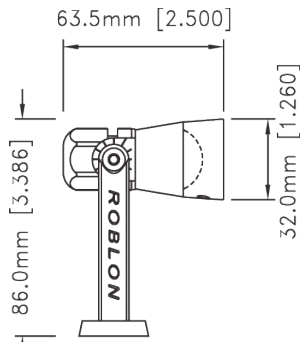

SHELF SERIES

Low Profile Fiber Optic Accent Fixtures

- Low profile shelf/under cabinet fixtures
- Surface or Recessed Mounting
- Multiple finish options
- PMMA or Glass fiber
- Full photometrics using VLT Lux Calculator
- Internal optics turn light at 90° angle

Shelf Series - Low Profile Fiber Optic Accent Fixtures

Specifications

CAT. NO. SH - SH - RC - 34 - PG -

AL
BL
BZ

Fiber Type: PMMA or Glass
Fiber Sizes: 2.0mm, 3.0mm
Ferrule Type: Shelf Ferrule
Fixture Style: Recessed
Fixture Size: 34mm
Lens Type: Plain Flat Glass Lens
Beam Angle: 54°, Tilted Back 10°
Mounting: Recessed, Core-drilled
Mounting Surface Thickness: Minimum 16mm
Primary Material: Aluminum

Description:

Shelf Series (Roblon Shelf Fitting) low profile accent fixture with plain flat glass lens and 34mm outer diameter; designed to recess into wooden shelf; side fiber entry and internal optics focus light downward; accepts PMMA or glass fiber up to 3.0mm; multiple finishes available.