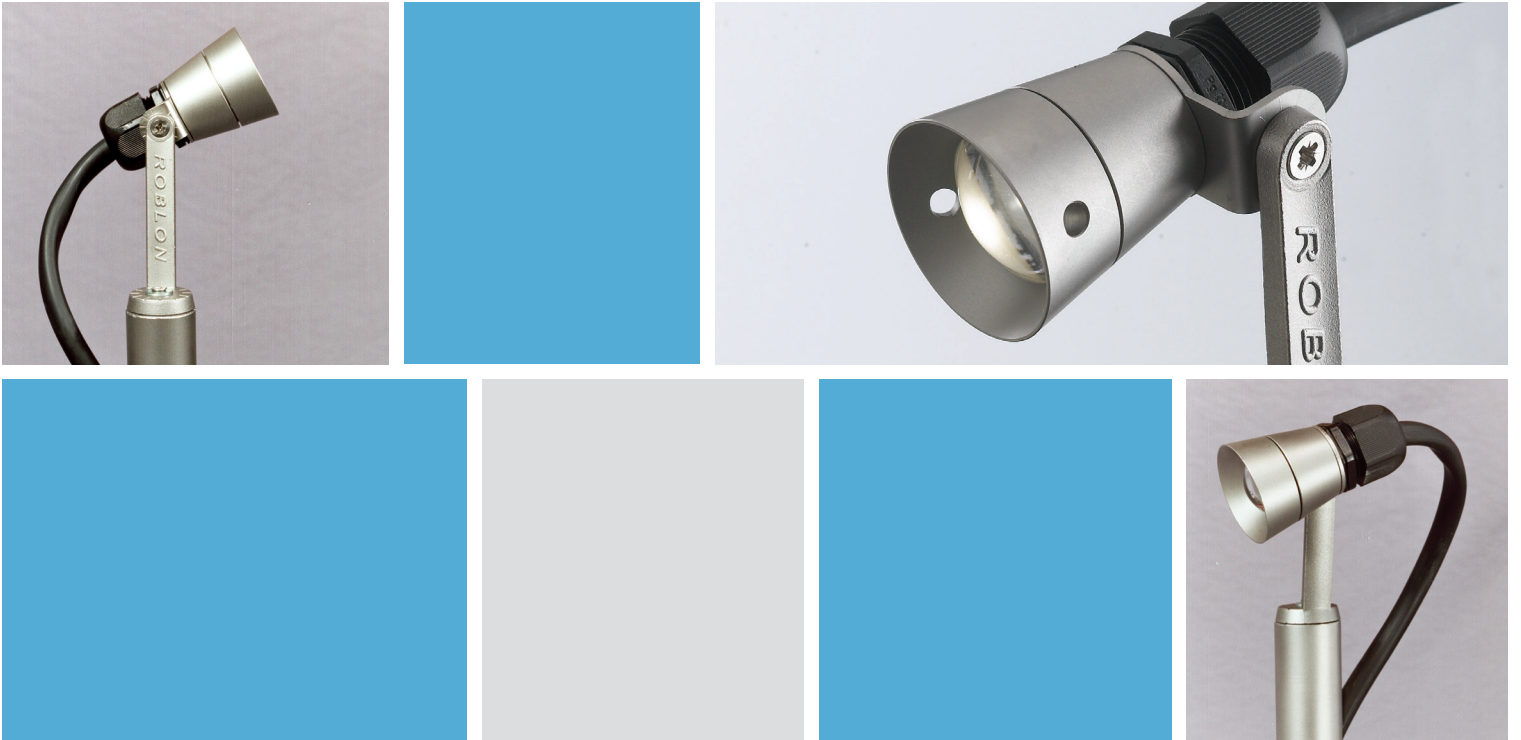

REEF SERIES

Exterior Spot Light Fixtures

- Exterior-rated spot light
- 303 or 316 stainless steel
- Multiple lens options
- Multiple mounting options
- Full photometrics using VLT Lux Calculator
- Exterior lighting of buildings, up-lighting trees