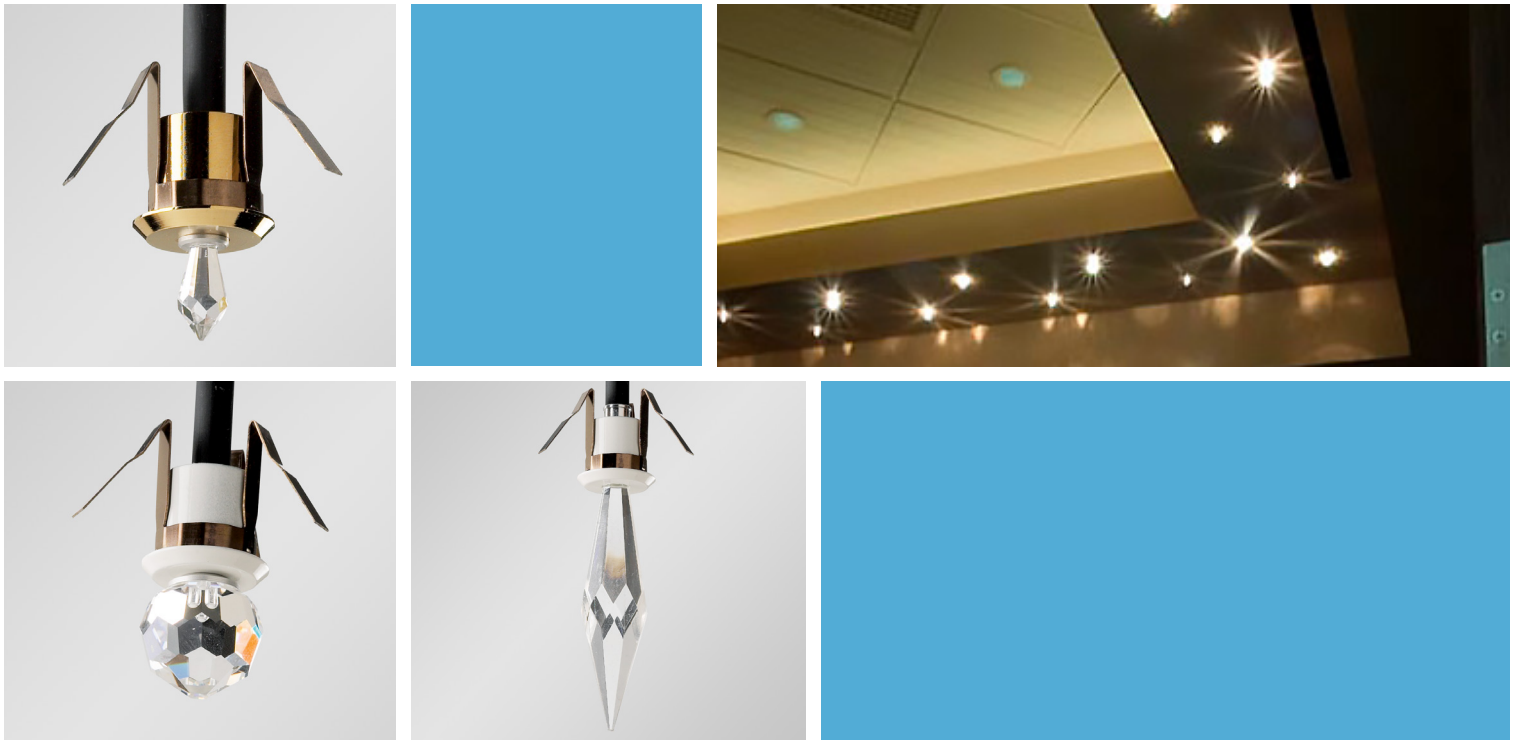

FIJI SERIES

Decorative Crystal Fiber Optic Fixtures

- Swarovski leaded crystals
- Multiple crystal options
- PMMA or glass fiber
- Interior or exterior use
- Crystals cast patterns on mounting surface
- Three base finishes available