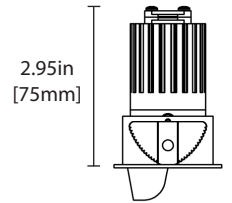

Driver

Constant Current, 350mA.
Driver sold seperately.

ELL -EPWW100-

LED		CCT		Finish		Lens		Trim		Listings		
BR21H	400 lm, 4.5w, 90 CRI	27	2700°K	BL	Black	WW	Wall Wash	T	Trimmed	UL	UL Listed	cULus
		30	3000°K	WH	White			S	Trimless Sheetrock	CE	CE Marked (RoHS)	CE
		35	3500°K					P	Trimless Solid Surface			
		40	4000°K