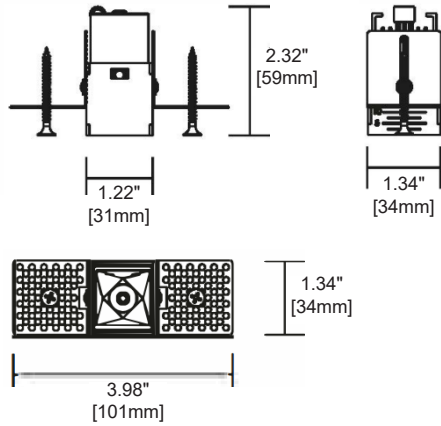

## Optics

34° Medium Wide beam angle available.

### Trimmed Version

ELL	-		-	BO11	-		-		-	T	-	UL
-----	---	--	---	------	---	--	---	--	---	---	---	----

Series	Type	LED	CCT	Finish	Lens Options	Trim	Listing
ELL Elegance Series Downlight	EM301 Adjustable Single Cell Square	BO11 190Lm, 3.0W, 90CRI	30 3000K 35 3500K	BL Black WH White	34 34° Medium Wide Beam	T Trimmed	UL UL Listed
	EM302 Adjustable Dual Cell Square	BO11 253Lm, 6.0W, 90CRI	40 4000K	AL Silver BL/WH Black Integrated Louvre White Light Body WH/BL White Integrated Louvre Black Light Body	50 50° Wide Beam	P Trimless Solid Surface S Trimless Sheetrock	

## Dimensions

Trimmed Single Cell

Trimless Sheetrock Single Cell

Trimmed Dual Cell

Trimless Sheetrock Dual Cell