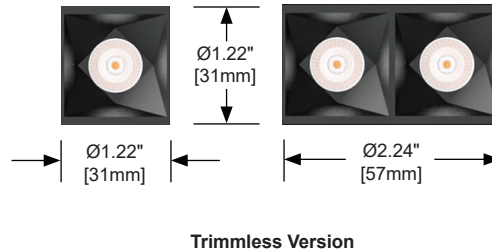

### Trimmed and Trimless Cutout Dimensions

## Description

Elegance Multiple Downlight 30 is a miniature square recessed LED adjustable spotlight with a high-grade aluminum body, providing a high performance 0°-35° tilting head. Available in 34° Medium Wide Beam or 50° Wide Beam angles. Following VLT's Eco Design philosophy, installation is quick and easy installation via concealed springs for snap-in catch action for minimum ceiling thickness. Pre-wired with lead cable and male/female plugs ready to plug-in to power multi or single unit. Available with a modular and tool-free LED engine in single or dual cell units in trimmed or trimless versions.

## LED Sources

**Applied LED:** High power LED chip

**SDCM:** 3-Step MacAdam

**CCT:** 3000K, 3500K, 4000K

**CRI:** 90

**LED Wattage:** 3.0W (Single LED), 6W (Dual LED)

**Delivered Lumens:** 190Lm (Single LED), 253Lm (Dual LED)