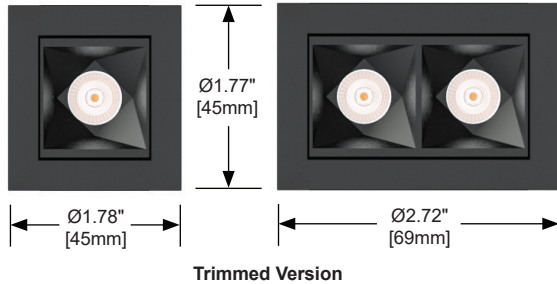

### Trimmed and Trimless Cutout Dimensions

## Description

Elegance Multiple Downlight 30 is a miniature square recessed LED adjustable spotlight with a high-grade aluminum body, providing a high performance 0°-35° tilting head. Available in 34° Medium Wide Beam or 50° Wide Beam angles. Following VLT's Eco Design philosophy, installation is quick and easy installation via concealed springs for snap-in catch action for minimum ceiling thickness. Pre-wired with lead cable and male/female plugs ready to plug-in to power multi or single unit. Available with a modular and tool-free LED engine in single or dual cell units in trimmed or trimless versions.

## LED Sources

**Applied LED:** High power LED chip

**SDCM:** 3-Step MacAdam

**CCT:** 3000K, 3500K, 4000K

**CRI:** 90

**LED Wattage:** 3.0W (Single LED), 6W (Dual LED)

**Delivered Lumens:** 190Lm (Single LED), 253Lm (Dual LED)