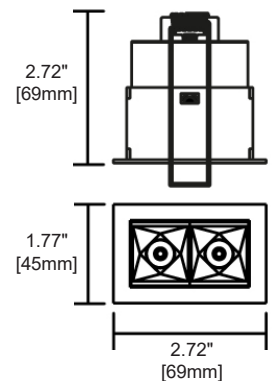

Trimmed Version

ELL	-		-	BO11	-		-		-	T	-	UL

Series	Type	LED	CCT	Finish	Lens Options	Trim	Listing
ELL Elegance Series Downlight	EM301 Adjustable Single Cell Square	BO11 190Lm, 3.0W, 90CRI	30 3000K 35 3500K	BL Black WH White	34 34° Medium Wide Beam	T Trimmed	UL UL Listed
	EM302 Adjustable Dual Cell Square	BO11 253Lm, 6.0W, 90CRI	40 4000K	AL Silver BL/WH Black Integrated Louvre White Light Body WH/BL White Integrated Louvre Black Light Body	50 50° Wide Beam	P Trimless Solid Surface S Trimless Sheetrock