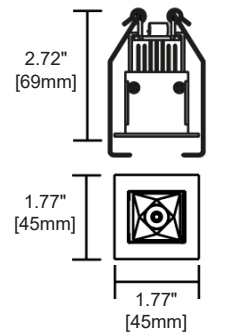

Trimmed Version

ELL	-		-	BO11	-		-		-	T	-	UL

Series	Type	LED	CCT	Finish	Lens Options	Trim	Listing
ELL Elegance Series Downlight	EM301 Adjustable Single Cell Square	BO11 190Lm, 3.0W, 90CRI	30 3000K 35 3500K	BL Black WH White	34 34° Medium Wide Beam	T Trimmed	UL UL Listed
	EM302 Adjustable Dual Cell Square	BO11 253Lm, 6.0W, 90CRI	40 4000K	AL Silver BL/WH Black Integrated Louvre White Light Body WH/BL White Integrated Louvre Black Light Body	50 50° Wide Beam	P Trimless Solid Surface S Trimless Sheetrock