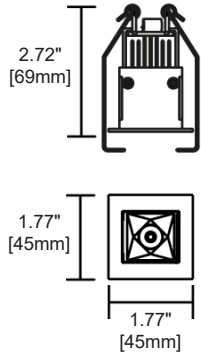

### Trimmed and Trimless Cutout Dimensions

## Optics

34° Medium Wide beam angle available.

### Trimmed Version

ELL	-		-	BO11	-		-		-	T	-	UL
-----	---	--	---	------	---	--	---	--	---	---	---	----

Series	Type	LED	CCT	Finish	Lens Options	Trim	Listing
ELL Elegance Series Downlight	EM301 Adjustable Single Cell Square	BO11 190Lm, 3.0W, 90CRI	30 3000K 35 3500K	BL Black WH White	34 34° Medium Wide Beam	T Trimmed	UL UL Listed
	EM302 Adjustable Dual Cell Square	BO11 253Lm, 6.0W, 90CRI	40 4000K	AL Silver BL/WH Black Integrated Louvre White Light Body WH/BL White Integrated Louvre Black Light Body	50 50° Wide Beam	P Trimless Solid Surface S Trimless Sheetrock	

## Dimensions

Trimmed Single Cell

Trimless Sheetrock Single Cell

Trimmed Dual Cell

Trimless Sheetrock Dual Cell