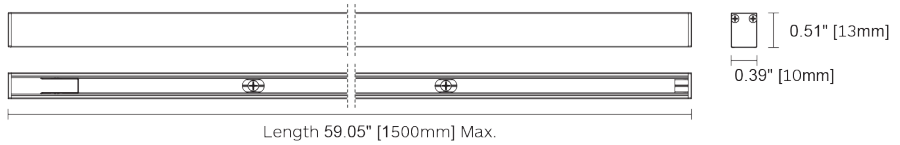

Elegance Mini Track System

Description

The miniature low voltage (24V) track system is ideal for watch & jewelry showcasing, retail, display & museums. The track system can be either installed in recessed or surface mounted.

The profile is made of extruded aluminum with a max total power of 100 watts and incorporates a magnetic mechanism for fast installation of lighting fixtures. Available in three lengths: 19.68" [500mm], 39.37" [1000mm], and 59.05" [1500mm], it can be cut on-site or custom ordered to a specific length.

Accessories: power feeder, end caps, flexible connector and filler making it perfect for elegant and dynamic lighting installation.

Dimensions

The scale of the image is 1:1

ELL-ET-

Length		Finish	
5	19.68" [500mm]	BL	Black
10	39.37" [1000mm]	WH	White
15	59.05" [1500mm]	GD	Gold