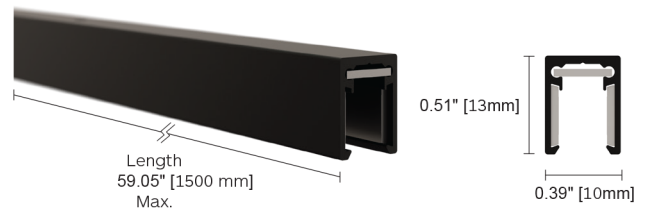

Elegance Mini Track System

Description

The miniature low voltage (24V) track system is ideal for watch & jewelry showcasing, retail, display & museums. The track system can be either installed in recessed or surface mounted.

The profile is made of extruded aluminum with a max total power of 100 watts and incorporates a magnetic mechanism for fast installation of lighting fixtures. Available in three lengths: 19.68" [500mm], 39.37" [1000mm], and 59.05" [1500mm], it can be cut on-site or custom ordered to a specific length.

Accessories: power feeder, end caps, flexible connector and filler making it perfect for elegant and dynamic lighting installation.

Dimensions

The scale of the image is 1:1

ELL-ET-

Length		Finish	
5	19.68" [500mm]	BL	Black
10	39.37" [1000mm]	WH	White
15	59.05" [1500mm]	GD	Gold