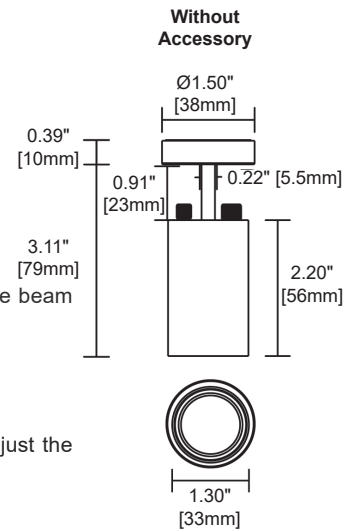

Certification

Indoor IP44 rated
UL/CE Listed

ELL	-	ESM33	-	BR21H	-		-		-	UL

Series	Type	LED	CCT	Finish	Lens Options	Listing
ELL Elegance Series Light	ESM33 Surface Mount 33mm	BR21H 400Lm, 4.5W, 90CRI	27 2700K	BL Black	ZM 8°- 80° Zoom Optic	UL UL Listed
			30 3000K	WH White		
			35 3500K	GD Gold		
			40 4000K