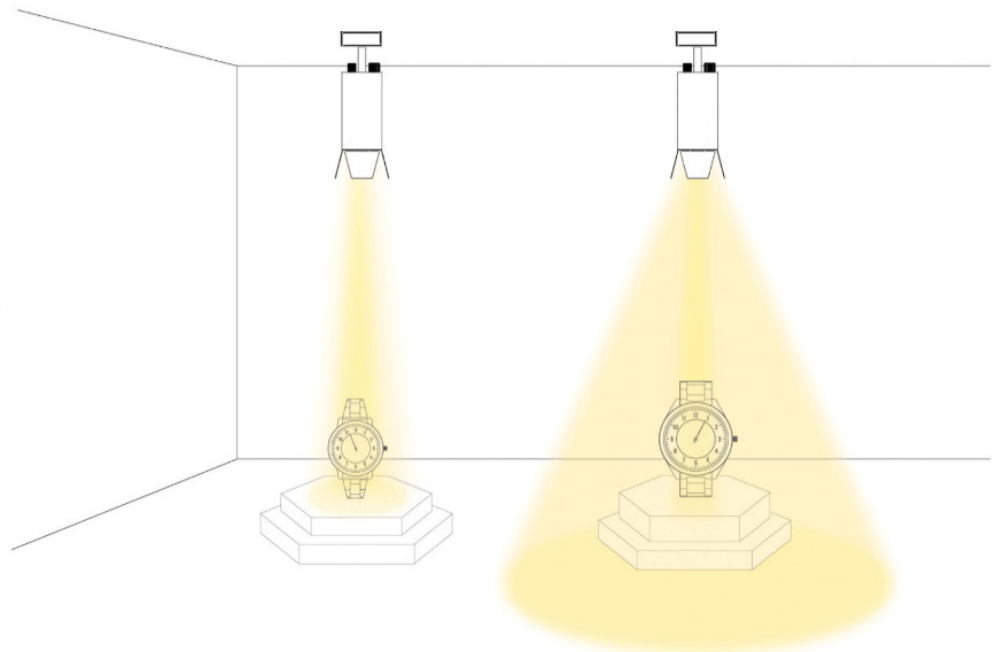

CRI>90, Single CCT