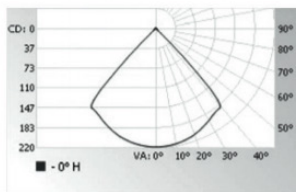

Elegance 33 Surface Mount

Zoom & Dimming Control

The onboard knob enables dimming control to adjust the intensity of the light for more visual comfort.

220cd

Zoom 8-80°

The onboard knob enables the user to easily adjust the beam angle to resolve the most complex focal point.

Zoom Spotlights