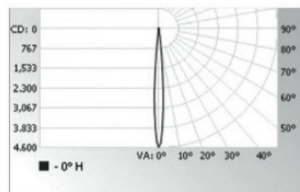

The onboard knob enables dimming control to adjust the intensity of the light for more visual comfort.

4600cd