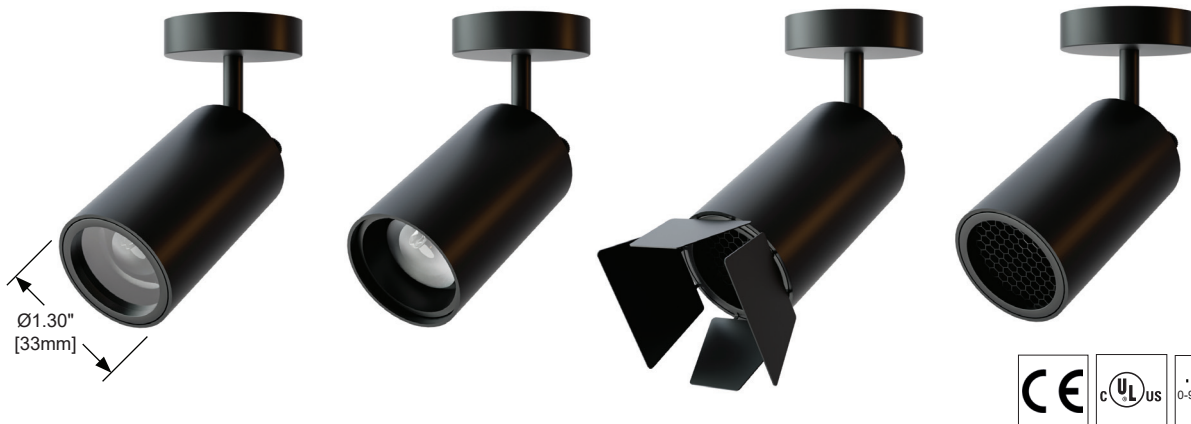

## Elegance 33 Surface Mount

### Description

Elegance 33 Miniature Surface Mount is a track style fixture 4.5W LED fixture with 8° to 80° optics and a high-grade aluminum body, providing a high performance light. Pre-wired with lead cable and male/female plugs ready to plug-in to power multi or single unit. A modular and tool-free LED engine and optical accessories that offer site changeable options. Elegance 33 Surface Mount offers adjustable tilt vertically 0-90° and rotate horizontally 180° providing an ideal adjustable solution for showcase and display lighting.

### Mounting

Surface mount. Pre-wired with lead cable, male/female plugs.