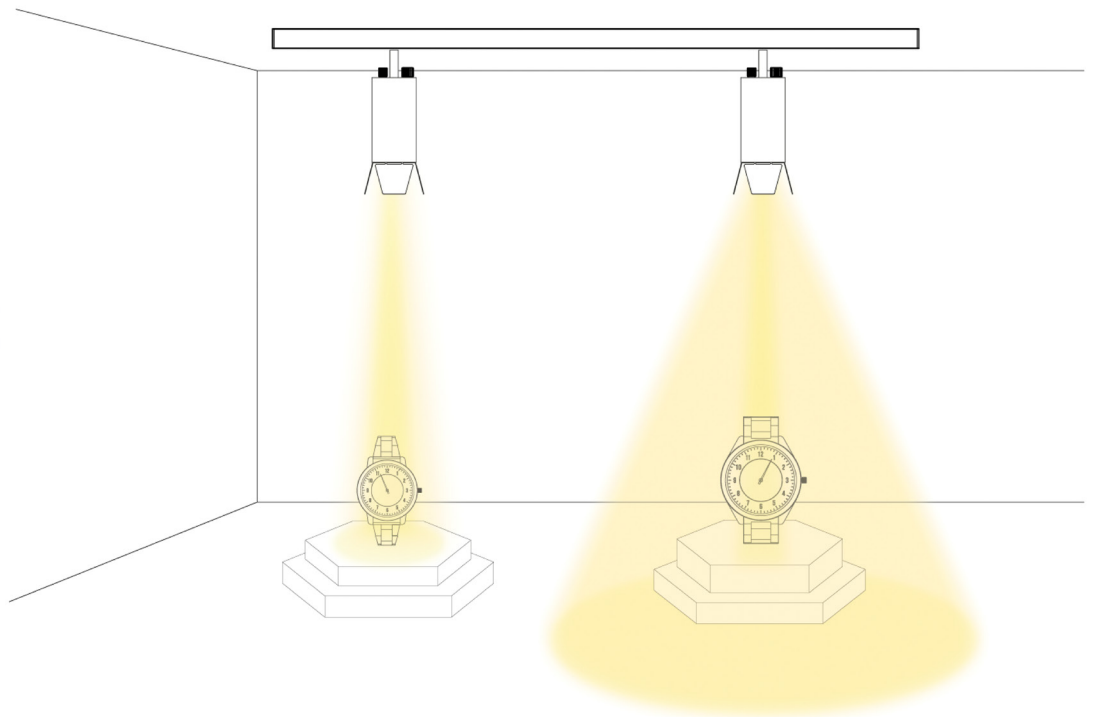

Zoom Spot 8° - 80°