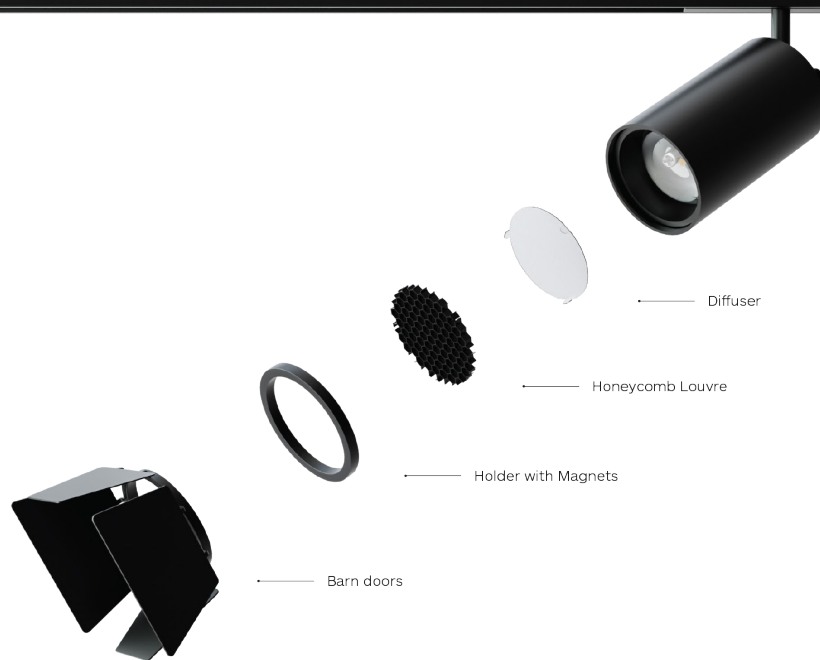

# Elegance 33 Mini Track Fixture

Zoom 8° - 80°

## Description

Low Voltage miniature track spot with 1.18" x 1.18" [30mm x 30mm] size, this newly innovative projector delivers extremely high-intensity values.

Elegance 33 is a distinctive, fully adjustable spotlight that features an onboard beam angle adjustment (8-80°) to resolve the most complex focal points & the dimming control (1-100%) to adjust the light's intensity while remaining invisible from the short distances.