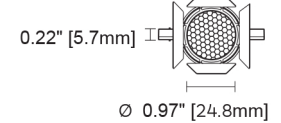

## ELL - E33

| LED   |                      | CCT |        | Finish |       | Lens |                 | Listings |                  |
|-------|----------------------|-----|--------|--------|-------|------|-----------------|----------|------------------|
| BR21H | 400 lm, 4.5w, 90 CRI | 27  | 2700°K | BL     | Black | ZM   | Zoom (8° - 80°) | UL       | UL Listed        |
|       |                      | 30  | 3000°K | WH     | White |      |                 | CE       | CE Marked (RoHS) |
|       |                      | 40  | 4000°K | GD     | Gold  |      |                 |          |                  |