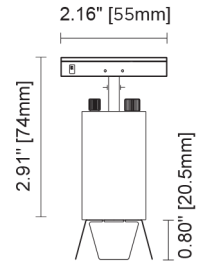

# Elegance 33 Mini Track Fixture

without Accessory

with Filter

with Honeycomb

with Honeycomb & Barn Doors

+

+