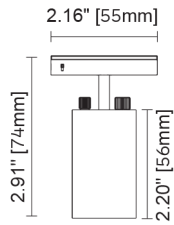

# Elegance 33 Mini Track Fixture

without Accessory

with Filter

with Honeycomb

with Honeycomb & Barn Doors

+

+