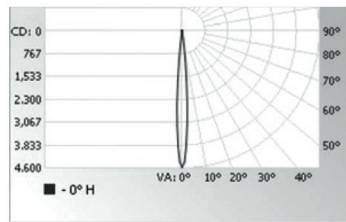

The onboard knob enables dimming control to adjust the intensity of the light for more visual comfort.

4600cd