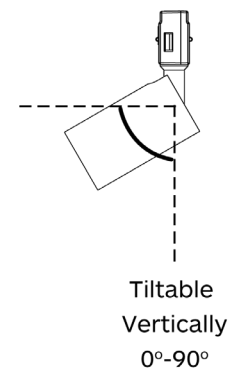

Applications

A modern design consisting of the purpose to meet the highest requirements of the latest advanced lighting technology. Application areas: watch & jewelry showcases, retail, museums.