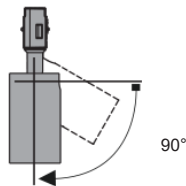

# Elegance 33 Mini Track Fixture

without Accessory

with Filter

with Honeycomb

with Honeycomb & Barn Doors

+

+