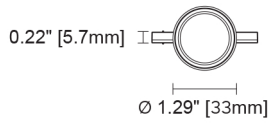

Elegance 33 Mini Track Fixture

+

+

ELL - E33

LED		CCT		Finish		Lens		Listings	
BR21H	400 lm, 4.5w, 90 CRI	27	2700°K	BL	Black	ZM	Zoom (8° - 80°)	UL	UL Listed
		30	3000°K	WH	White			CE	CE Marked (RoHS)
		40	4000°K	GD	Gold