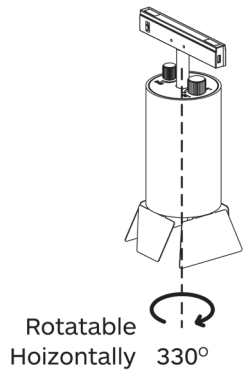

Applications

A modern design consisting of the purpose to meet the highest requirements of the latest advanced lighting technology. Application areas: watch & jewelry showcases, retail, museums.