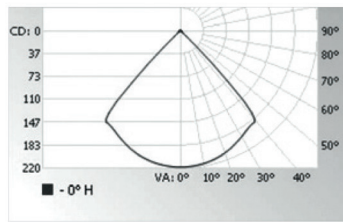

Elegance 33 Dim & Beam

Zoom & Dim Control

Dim 1-100%

The onboard knob enables dimming control to adjust the intensity of the light for more visual comfort.

4600cd

220cd

Zoom 8-80°

The onboard knob enables the user to easily adjust the beam angle to resolve the most complex focal point.

Zoom Spotlights

Zoom Spot 8° - 80°

CRI>90, Single CCT