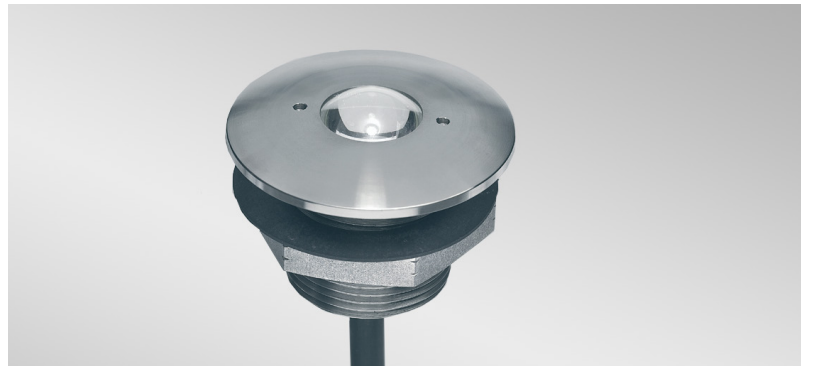

ATLANTIS SERIES

Underwater Fixtures for Pools and Fountains

- Marine grade 316 stainless steel
- Fully submersible to 30 feet
- Fixed flood or spot lenses
- Rough-in kit for poured concrete
- Full photometrics using VLT Lux Calculator
- Underwater rated for pools and fountains