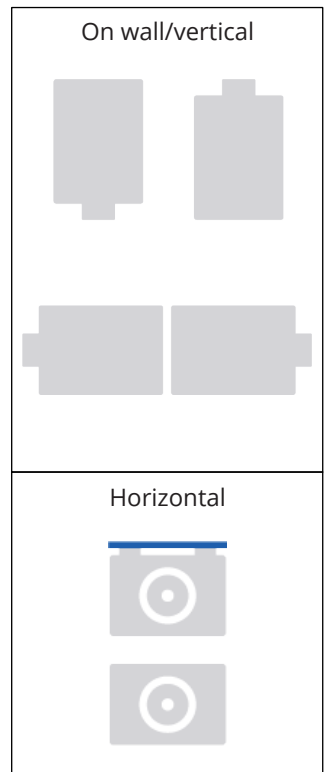

MOUNTING GUIDE