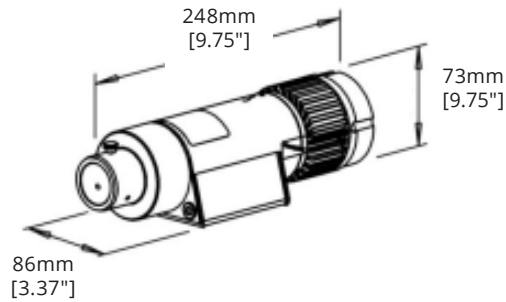

FIBER OPTIC LIGHTING

Fiber Optic Illuminator - 20 Watt LED

Modifiers & Accessories

- 4900 0115 Permanent Filter Bracket Only
- PC Permanent Color Filter (refer to Illuminator Accessory Sheet)
- CW/E Extended Palette Color Wheel (refer to Permanent Color Sheet)
- CW/C Custom Color Wheel (specify any colors, may require long lead time)
- TW/B Twinkle Wheel with Bars (refer to Illuminator Accessory Sheet)
- TW/SS Twinkle Wheel for Shooting Star (refer to Illuminator Accessory Sheet)
- TW/CW Twinkle/Color Wheel (refer to Custom Color Sheet)
- TW/CD Twinkle/Color Wheel w/Crushed Dichroics (refer to Custom Color Sheet)

- TWA Twinkle Wheel Adapter Kit (refer to Illuminator Accessory Sheet)
- CWA Color Wheel Adapter Kit (refer to Illuminator Accessory Sheet)