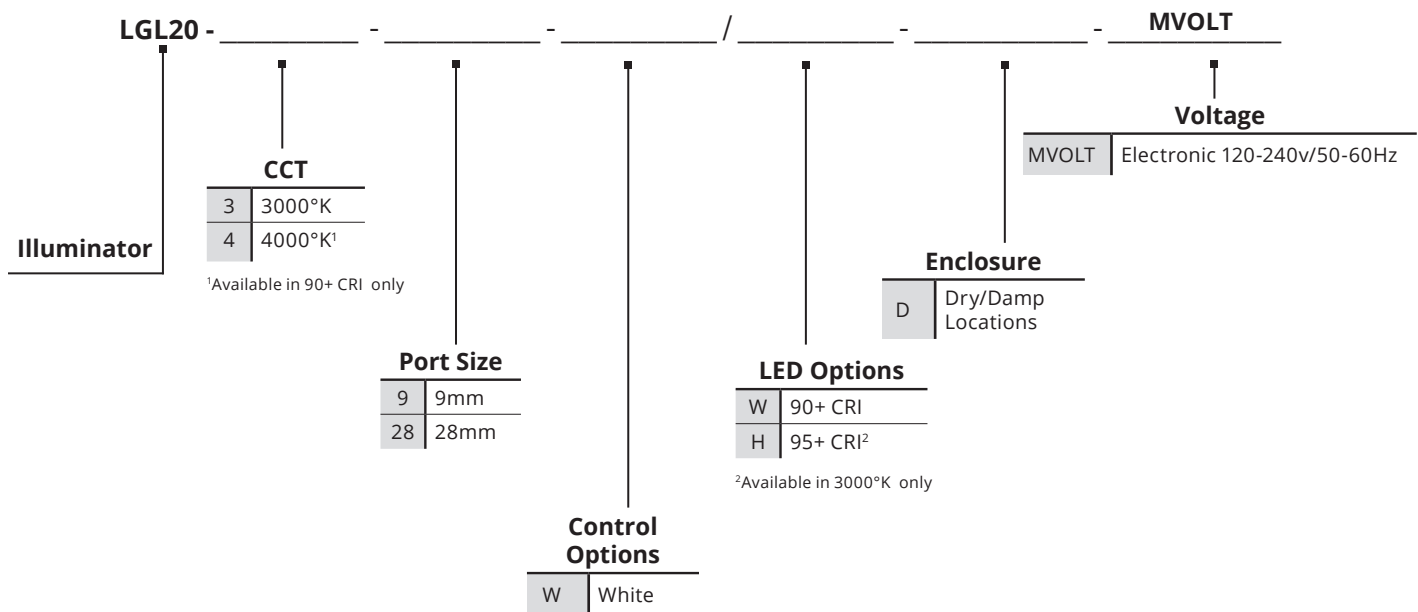

FIBER OPTIC LIGHTING

Fiber Optic Illuminator - 20 Watt LED

Modifiers & Accessories

- 4900 0115 Permanent Filter Bracket Only
- PC Permanent Color Filter (refer to Illuminator Accessory Sheet)
- CW/E Extended Palette Color Wheel (refer to Permanent Color Sheet)
- CW/C Custom Color Wheel (specify any colors, may require long lead time)
- TW/B Twinkle Wheel with Bars (refer to Illuminator Accessory Sheet)
- TW/SS Twinkle Wheel for Shooting Star (refer to Illuminator Accessory Sheet)
- TW/CW Twinkle/Color Wheel (refer to Custom Color Sheet)
- TW/CD Twinkle/Color Wheel w/Crushed Dichroics (refer to Custom Color Sheet)

- TWA Twinkle Wheel Adapter Kit (refer to Illuminator Accessory Sheet)
- CWA Color Wheel Adapter Kit (refer to Illuminator Accessory Sheet)