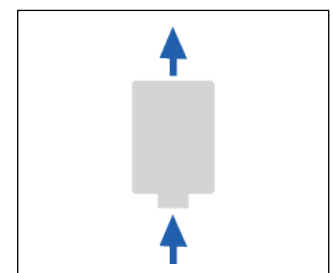

AIRFLOW GUIDE