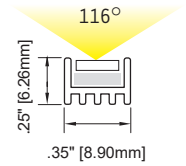

1S SMALL SQUARE EXTRUSION - OPTIONAL LENS

1S: IP20 | Small square extrusion for linear lighting applications. Includes Nichia LEDs in choice of 11 LED Board options. See lumen outputs, CCTs, wattage and other variables on Linear Fundamentals.

ELL- 1S -

LED		CCT		Finish		Lens Options		Wire Exit		Listings	
1720	260 lm/ft, 1.8 w/ft, 83 CRI	20	2000°K	AL	Silver Anodized	NL	No Lens	WE1	Default	UL	UL Listed
2730	397 lm/ft, 2.9 w/ft, 83 CRI	22	2200°K	BL	Black Anodized	SLC	Clear Lens ²	C	Custom	CE	CE Marked (RoHS)
4740	528 lm/ft, 3.7 w/ft, 83 CRI	25	2500°K	C	Custom	² With Clear Lens, use ELL-AC-2SL-MC Fixed Metal Mounting Clip					
5760	665 lm/ft, 4.9w/ft, 83CRI	27	2700°K								
6760	875 lm/ft, 6.5w/ft, 83 CRI	30	3000°K								
3720	223 lm/ft, 1.8 w/ft, 95 CRI	35	3500°K								
3740	430 lm/ft, 3.5w/ft, 95 CRI	40	4000°K								
3760	609 lm/ft, 5.2 w/ft, 95 CRI	45	4500°K								
3790	621 lm/ft, 6.9 w/ft, 98 CRI ¹	50	5000°K								
5133	315 lm/ft, 3.4 w/ft, 87 CRI ¹										
5163	548 lm/ft, 6.6 w/ft, 87 CRI ¹										