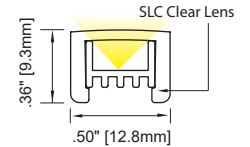

1S SMALL SQUARE EXTRUSION - OPTIONAL LENS

1S: IP20 | Small square extrusion for linear lighting applications. Includes Nichia LEDs in choice of 11 LED Board options. See lumen outputs, CCTs, wattage and other variables on Linear Fundamentals.

ELL- 1S -

LED		CCT		Finish		Lens Options		Wire Exit		Listings	
1720	260 lm/ft, 1.8 w/ft, 83 CRI	20	2000°K	AL	Silver Anodized	NL	No Lens	WE1	Default	UL	UL Listed
2730	397 lm/ft, 2.9 w/ft, 83 CRI	22	2200°K	BL	Black Anodized	SLC	Clear Lens ²	C	Custom	CE	CE Marked (RoHS)
4740	528 lm/ft, 3.7 w/ft, 83 CRI	25	2500°K	C	Custom	² With Clear Lens, use ELL-AC-2SL-MC Fixed Metal Mounting Clip					
5760	665 lm/ft, 4.9w/ft, 83CRI	27	2700°K								
6760	875 lm/ft, 6.5w/ft, 83 CRI	30	3000°K								
3720	223 lm/ft, 1.8 w/ft, 95 CRI	35	3500°K								
3740	430 lm/ft, 3.5w/ft, 95 CRI	40	4000°K								
3760	609 lm/ft, 5.2 w/ft, 95 CRI	45	4500°K								
3790	621 lm/ft, 6.9 w/ft, 98 CRI ¹	50	5000°K								
5133	315 lm/ft, 3.4 w/ft, 87 CRI ¹										
5163	548 lm/ft, 6.6 w/ft, 87 CRI ¹										

Standard Ultra HI CRI
HI CRI Pitchless

¹ Not Available in 20K, 22K or 25K CCT

Fixture Accessories

ELL - AC - 1S - MC	ELL - AC - 1S - AMC	ELL - AC - S123 - AB	ELL - AC - 2SL - MC
Fixed Metal Mounting Clip. Fixture with No Lens snaps into clip. Allow 1 per 12" (min. 2 per fixture). See Mounting Options.	Adjustable Metal Mounting Clip. Offset screws allow flush mounting. Bends to desired angle. Allow 1 per 12" (min. 2 per fixture). See Mounting Options.	Adjustable Metal Bracket. for use with Fixed Metal Mounting Clip (one bracket per clip). 30° adjustability. Raises fixture 3/8" (9.52mm). Bracket allows repeated angle adjustments, and easier angle adjustments in hard-to-reach areas like ceiling coves. See Mounting Options.	Fixed Metal Mounting Clip. Fixture with SLC Lens snaps into clip. Allow 1 per 12" (min. 2 per fixture). See Mounting Options.